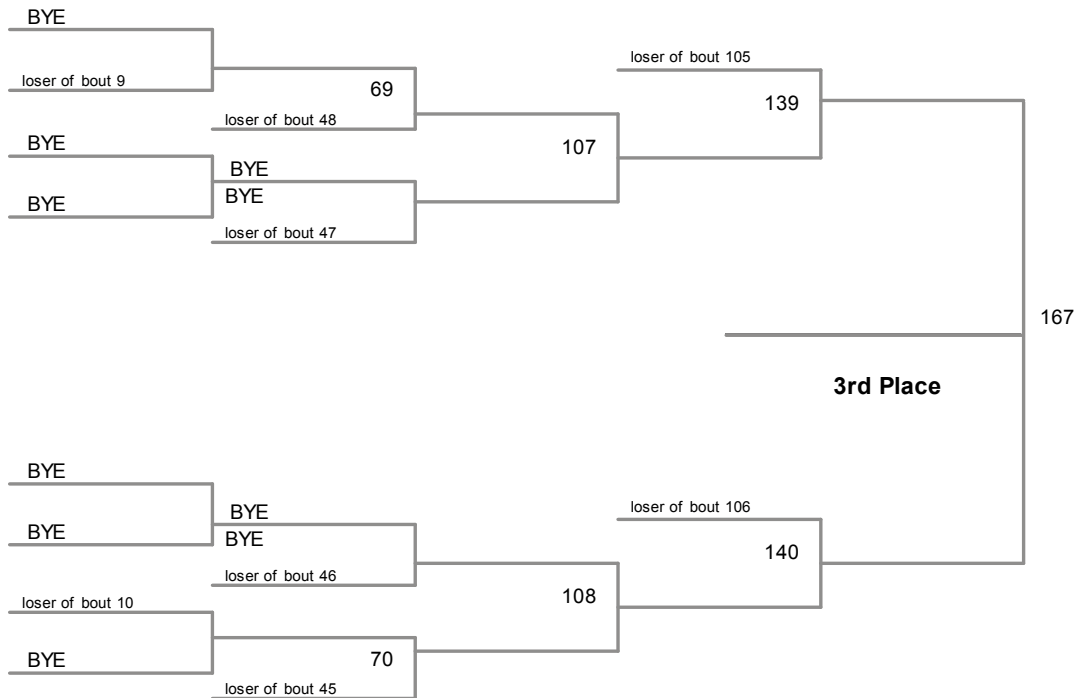

152 Lbs

2013 District 10 AAA Wrestling
2013 District 1 Division

160 Lbs

2013 District 10 AAA Wrestling
2013 District 1 Division

170 Lbs

2013 District 10 AAA Wrestling
2013 District 1 Division

182 Lbs

2013 District 10 AAA Wrestling
2013 District 1 Division