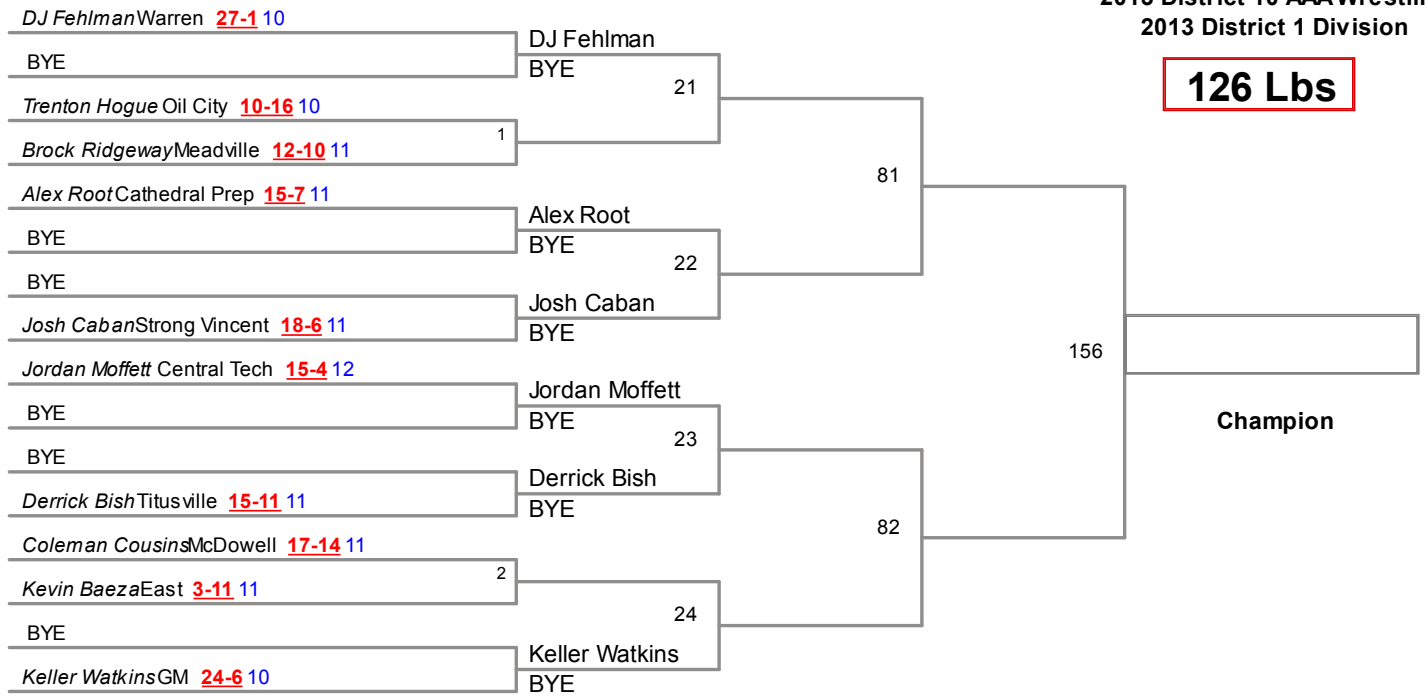

2013 District 10 AAA Wrestling
2013 District 1 Division

126 Lbs