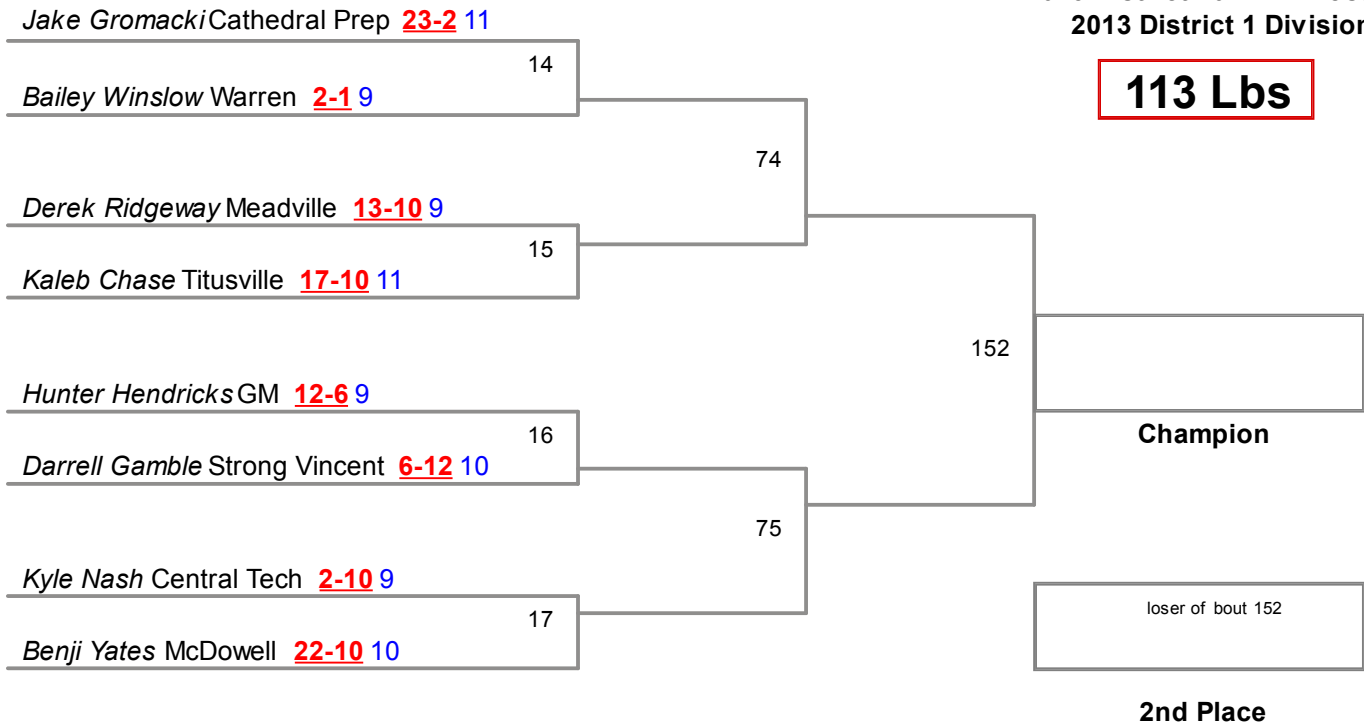

2013 District 10 AAA Wrestling
2013 District 1 Division

106 Lbs

2013 District 10 AAA Wrestling
2013 District 1 Division

113 Lbs

2013 District 10 AAA Wrestling
2013 District 1 Division

120 Lbs

2013 District 10 AAA Wrestling
2013 District 1 Division