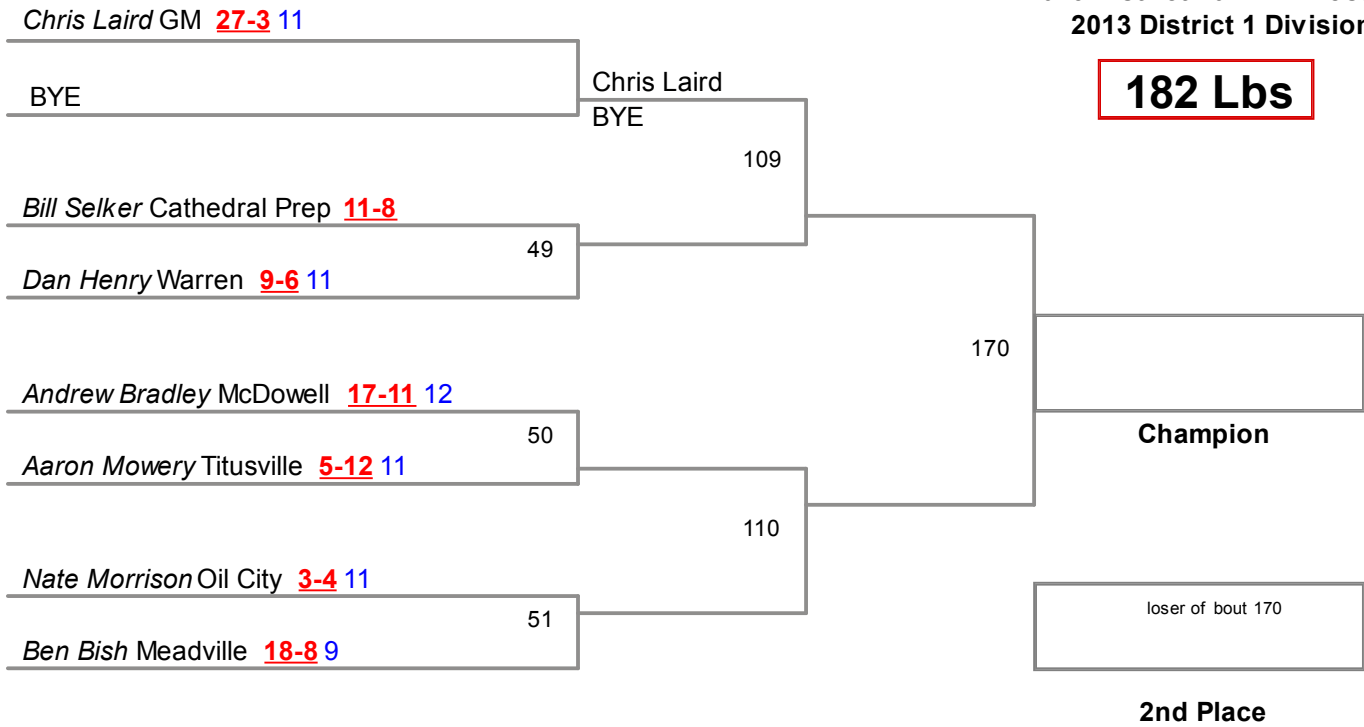

152 Lbs

2013 District 10 AAA Wrestling
2013 District 1 Division

160 Lbs

2013 District 10 AAA Wrestling
2013 District 1 Division

170 Lbs

2013 District 10 AAA Wrestling
2013 District 1 Division

182 Lbs

2013 District 10 AAA Wrestling
2013 District 1 Division