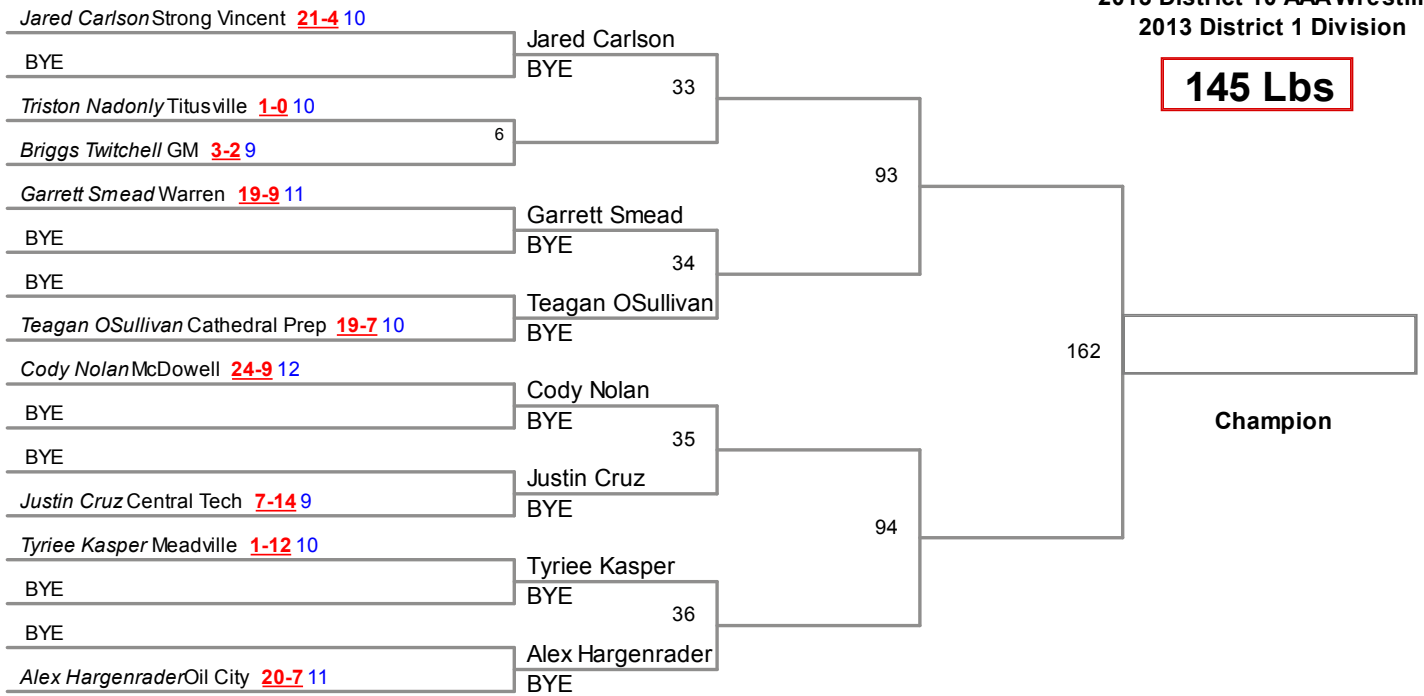

126 Lbs

2013 District 10 AAA Wrestling
2013 District 1 Division

132 Lbs

2013 District 10 AAA Wrestling
2013 District 1 Division

138 Lbs

2013 District 10 AAA Wrestling
2013 District 1 Division

145 Lbs

2013 District 10 AAA Wrestling
2013 District 1 Division