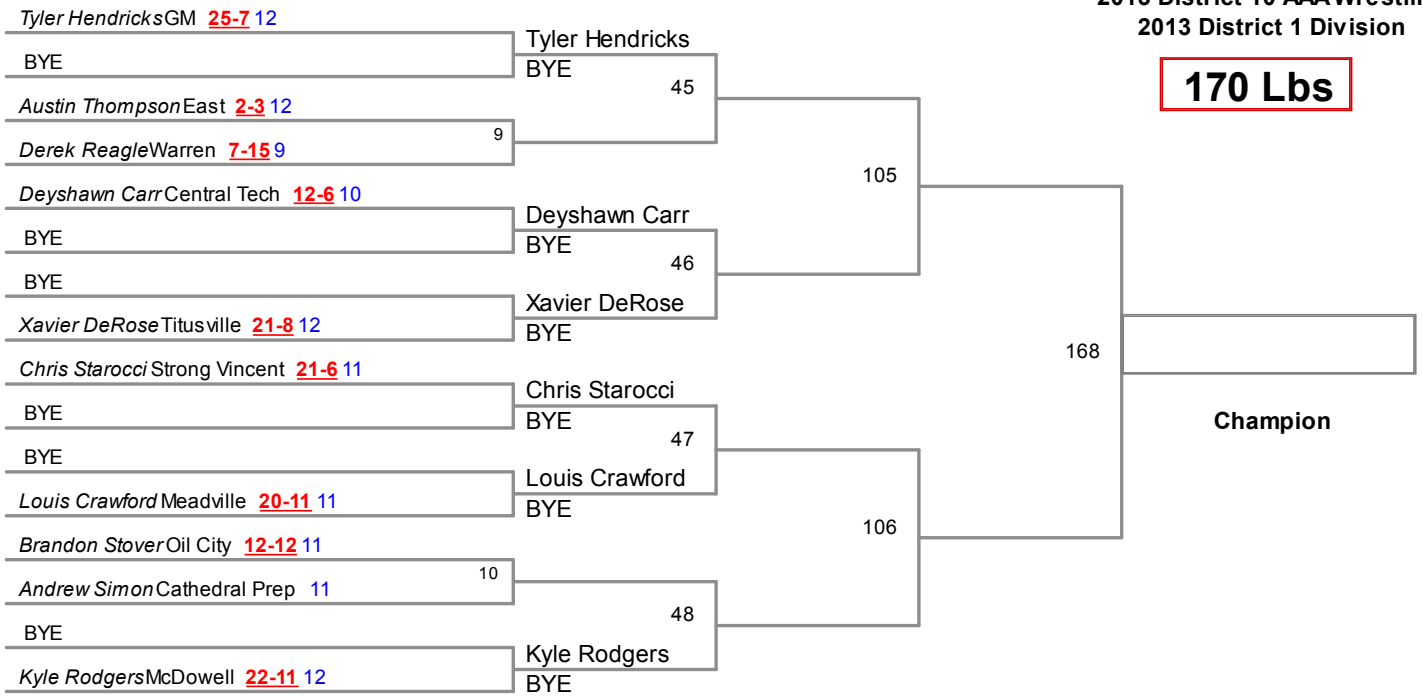

152 Lbs

2013 District 10 AAA Wrestling
2013 District 1 Division

160 Lbs

2013 District 10 AAA Wrestling
2013 District 1 Division

170 Lbs

2013 District 10 AAA Wrestling
2013 District 1 Division

182 Lbs

2013 District 10 AAA Wrestling
2013 District 1 Division