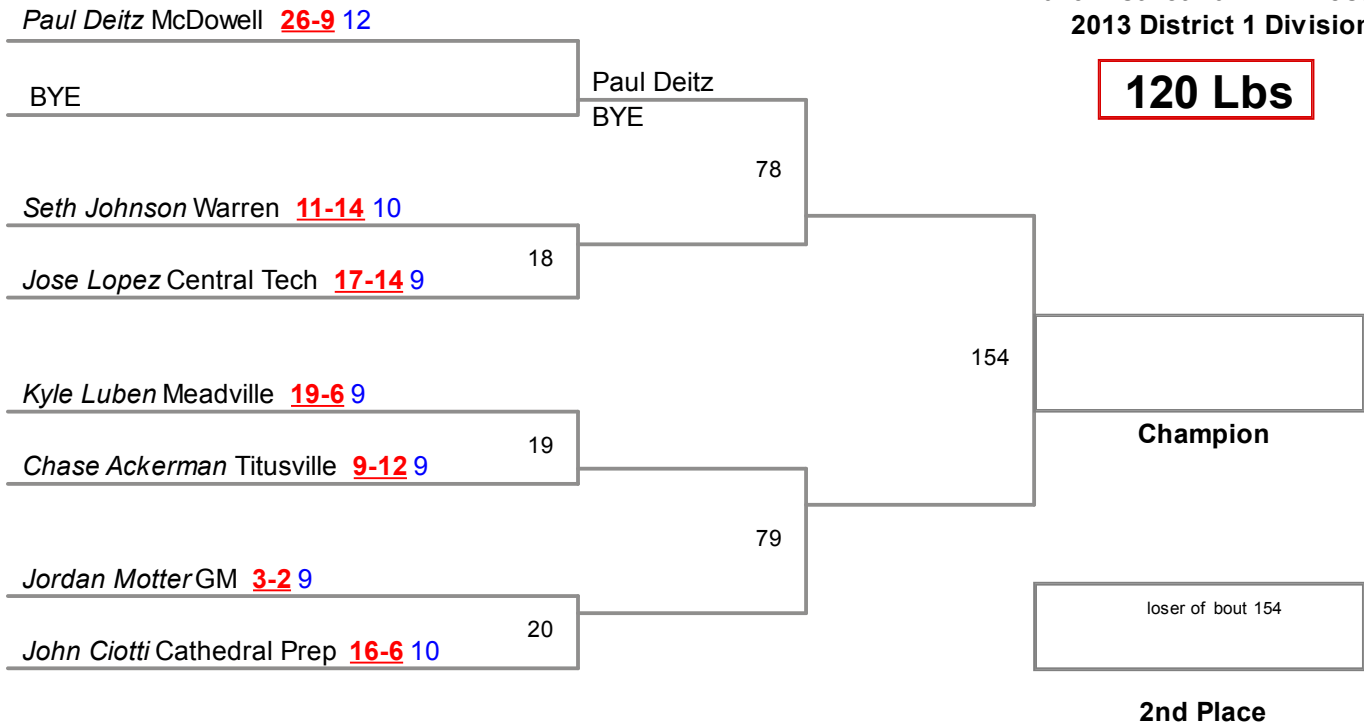

2013 District 10 AAA Wrestling
2013 District 1 Division

106 Lbs

2013 District 10 AAA Wrestling
2013 District 1 Division

113 Lbs

2013 District 10 AAA Wrestling
2013 District 1 Division

120 Lbs

2013 District 10 AAA Wrestling
2013 District 1 Division