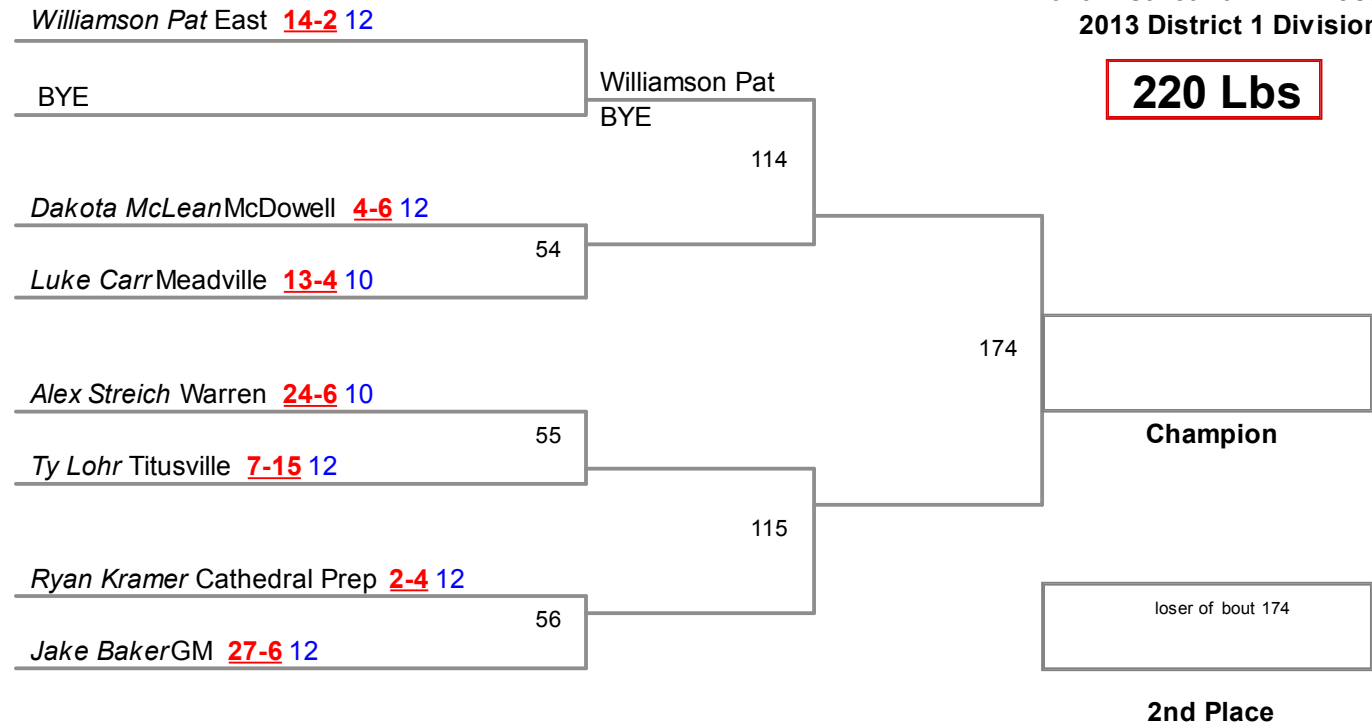

2013 District 10 AAA Wrestling
2013 District 1 Division

220 Lbs