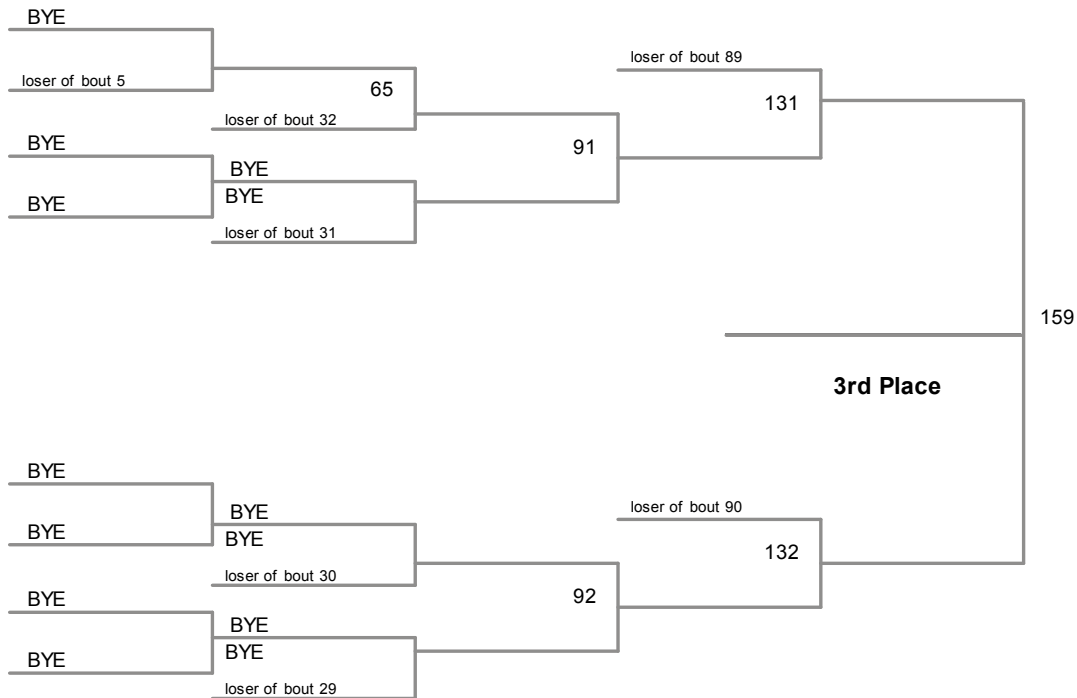

126 Lbs

2013 District 10 AAA Wrestling
2013 District 1 Division

132 Lbs

2013 District 10 AAA Wrestling
2013 District 1 Division

138 Lbs

2013 District 10 AAA Wrestling
2013 District 1 Division

145 Lbs

2013 District 10 AAA Wrestling
2013 District 1 Division