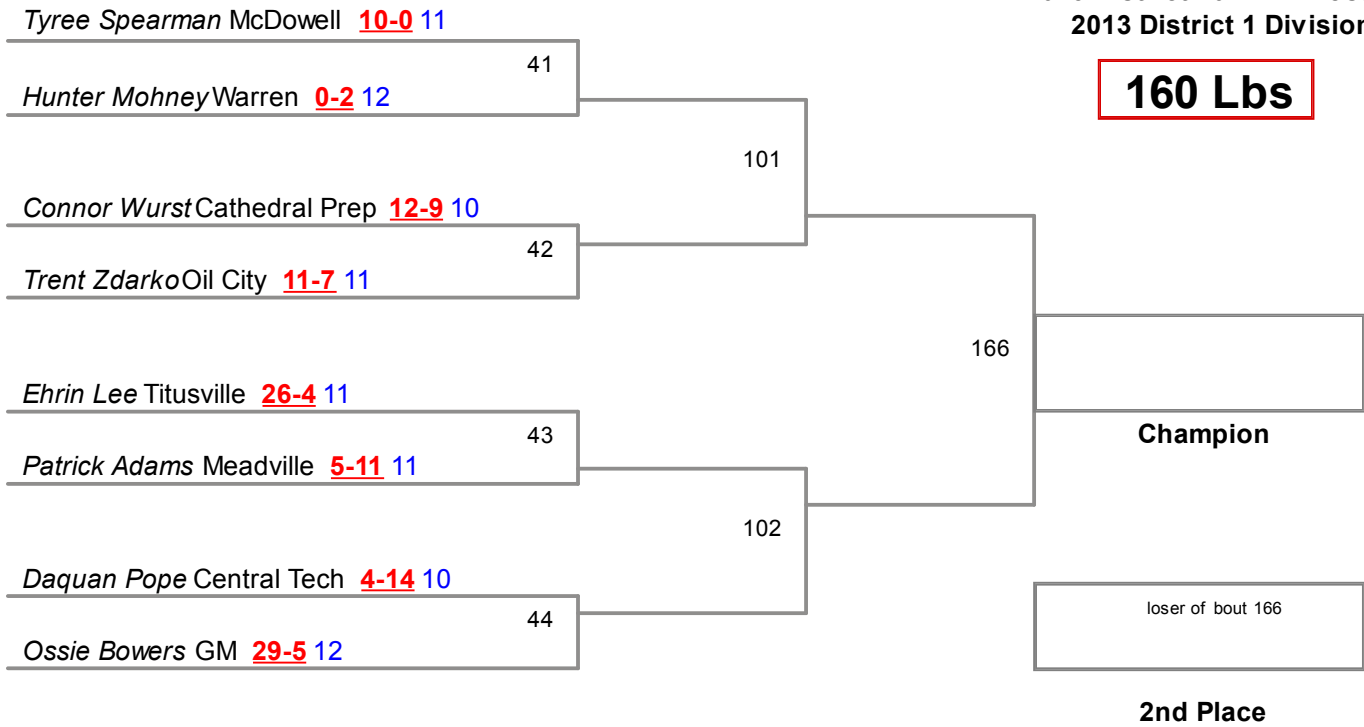

2013 District 10 AAA Wrestling
2013 District 1 Division

160 Lbs