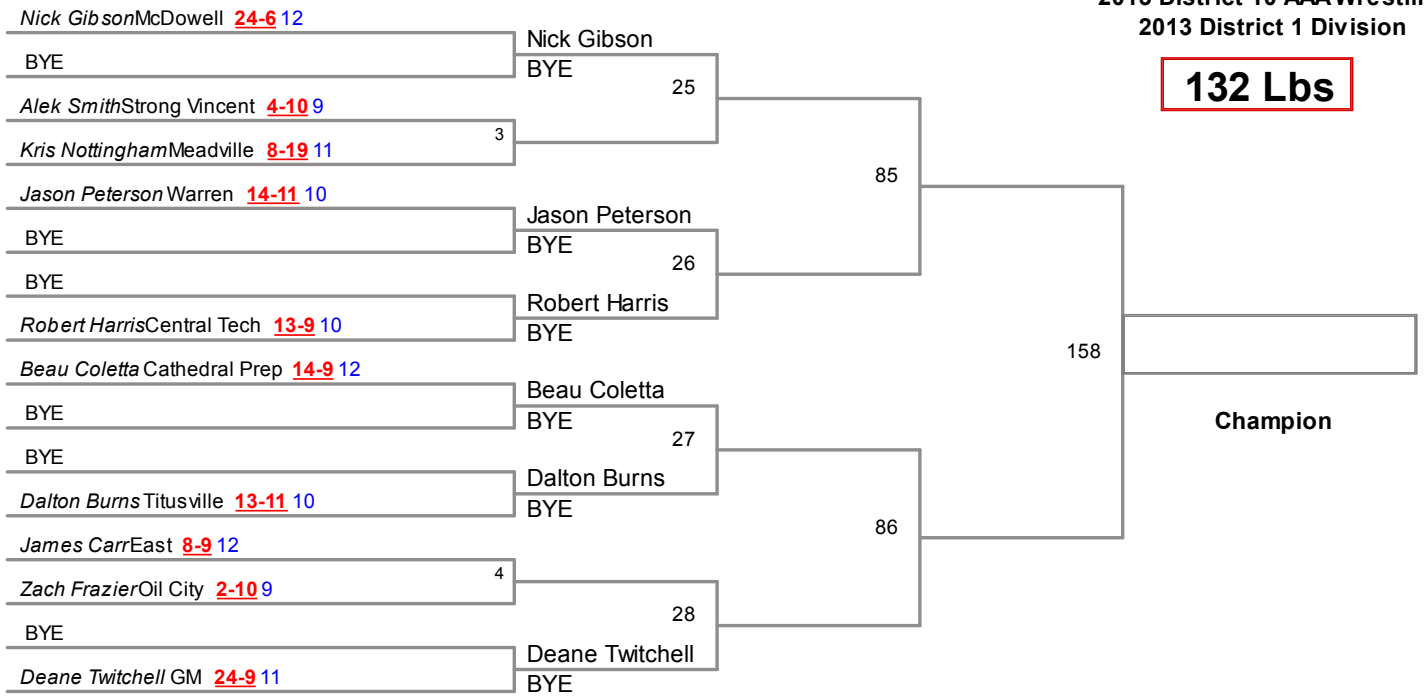

2013 District 10 AAA Wrestling
2013 District 1 Division

132 Lbs