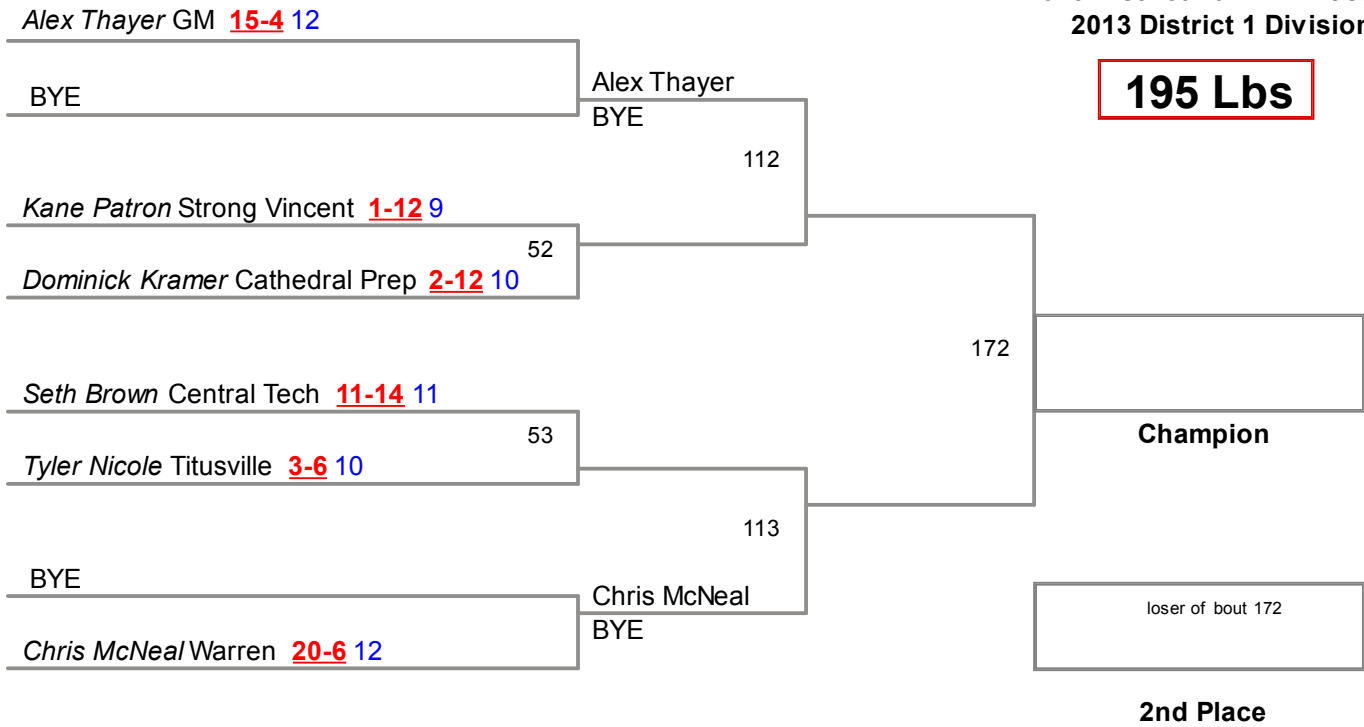

2013 District 10 AAA Wrestling
2013 District 1 Division

195 Lbs