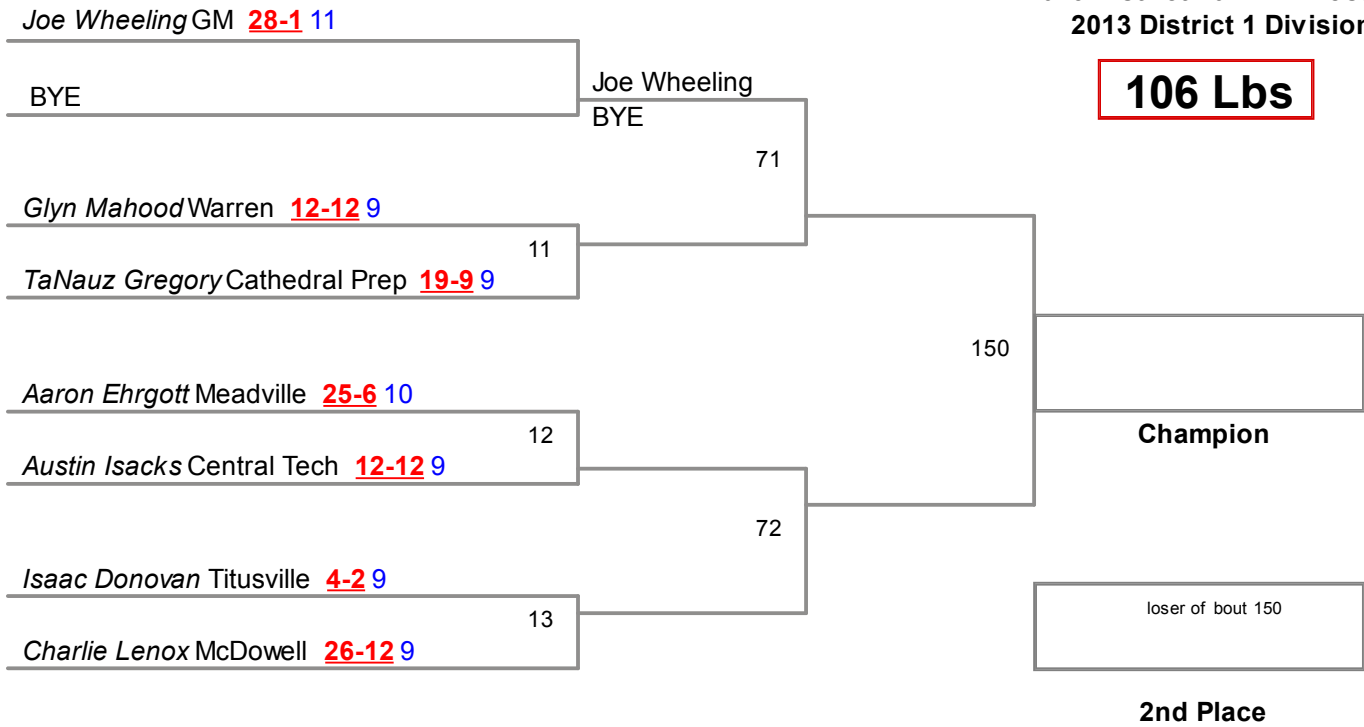

2013 District 10 AAA Wrestling
2013 District 1 Division

106 Lbs

2013 District 10 AAA Wrestling
2013 District 1 Division

113 Lbs

2013 District 10 AAA Wrestling
2013 District 1 Division

120 Lbs

2013 District 10 AAA Wrestling
2013 District 1 Division