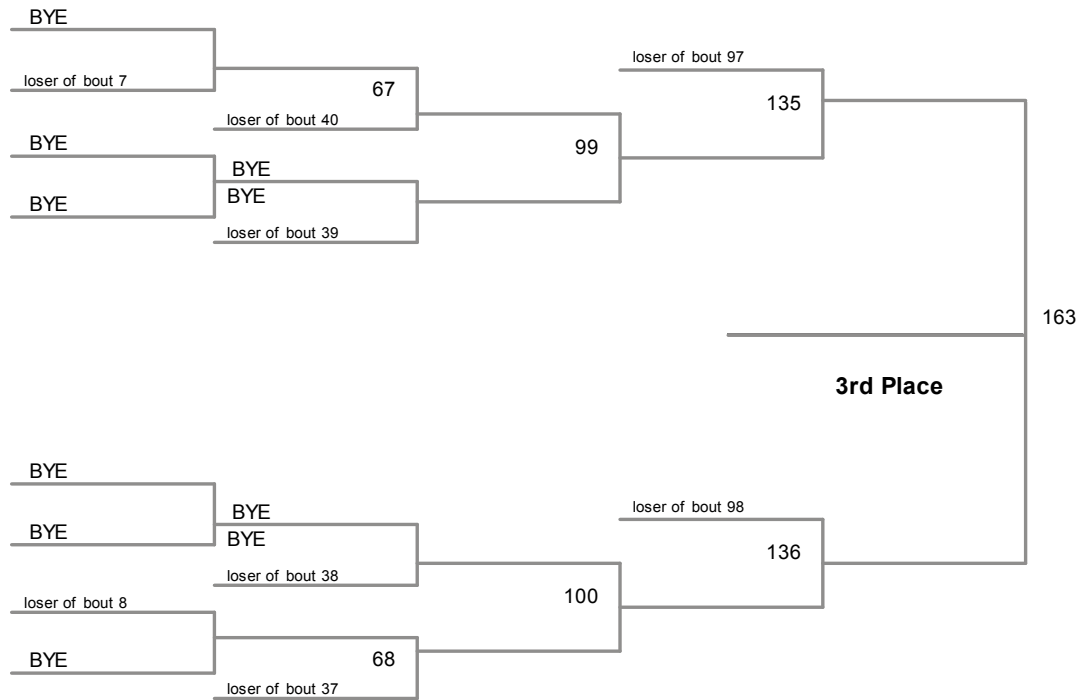

2013 District 10 AAA Wrestling
2013 District 1 Division

152 Lbs