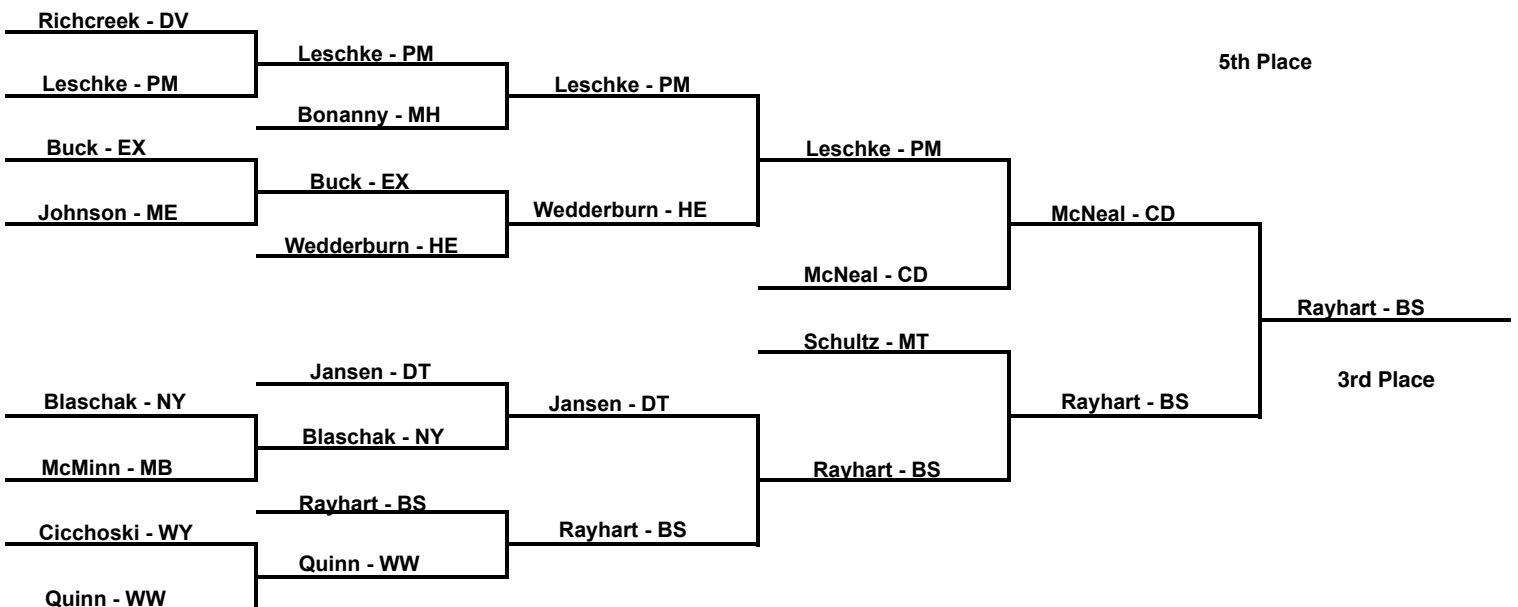

2015 South Central AAA Regional Tournament

at Hersheypark Arena -- February 20-21, 2015

results provided by
PA-Wrestling.com