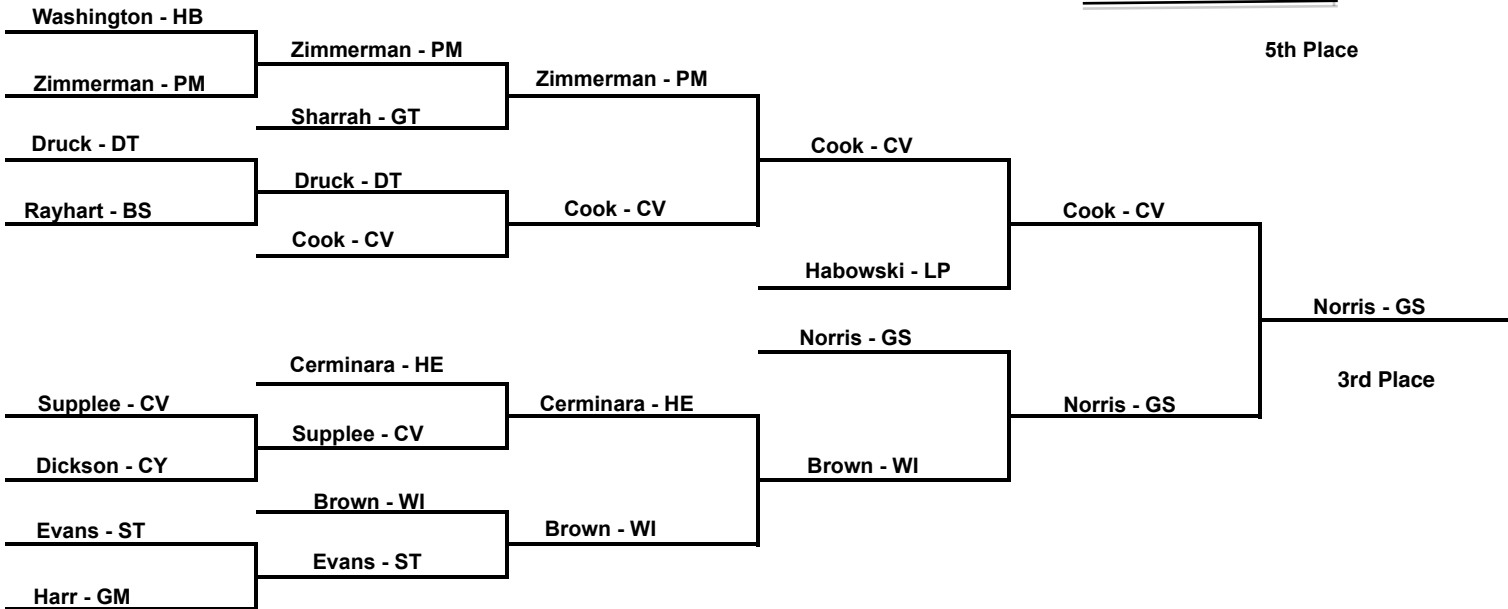

2015 South Central AAA Regional Tournament

at Hersheypark Arena -- February 20-21, 2015

results provided by
PA-Wrestling.com