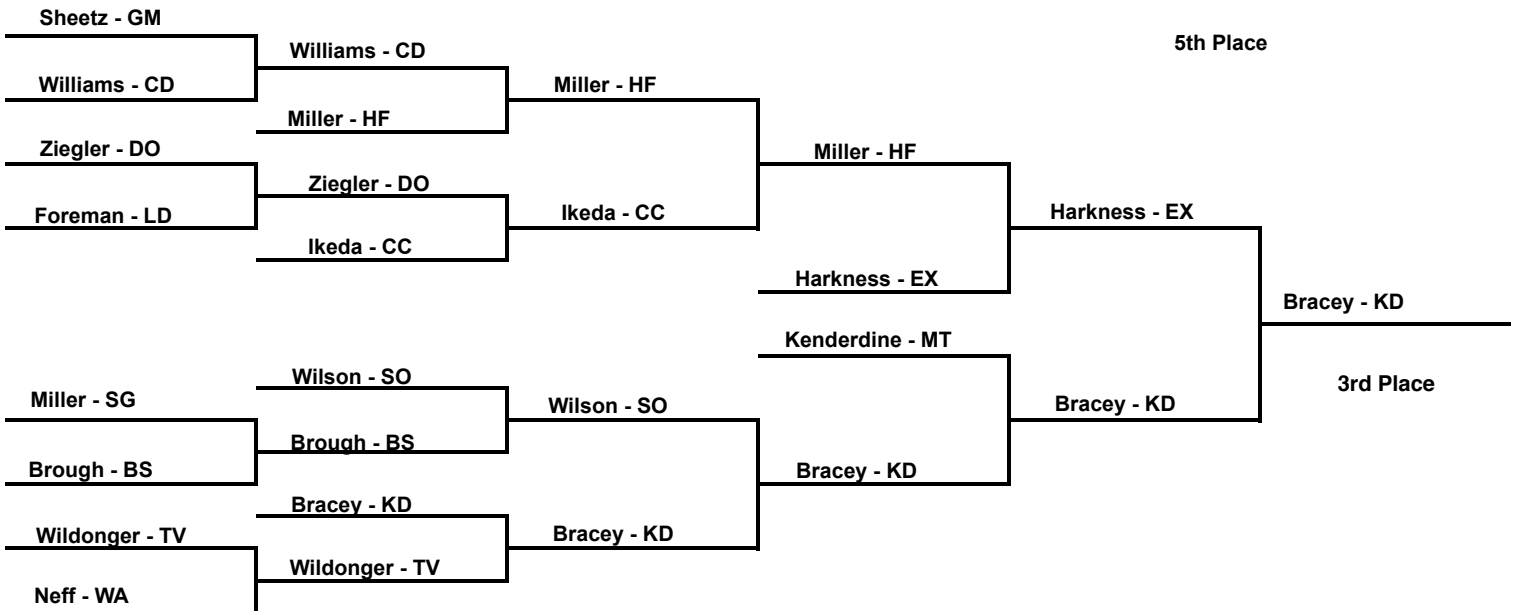

2015 South Central AAA Regional Tournament

at Hersheypark Arena -- February 20-21, 2015

results provided by
PA-Wrestling.com