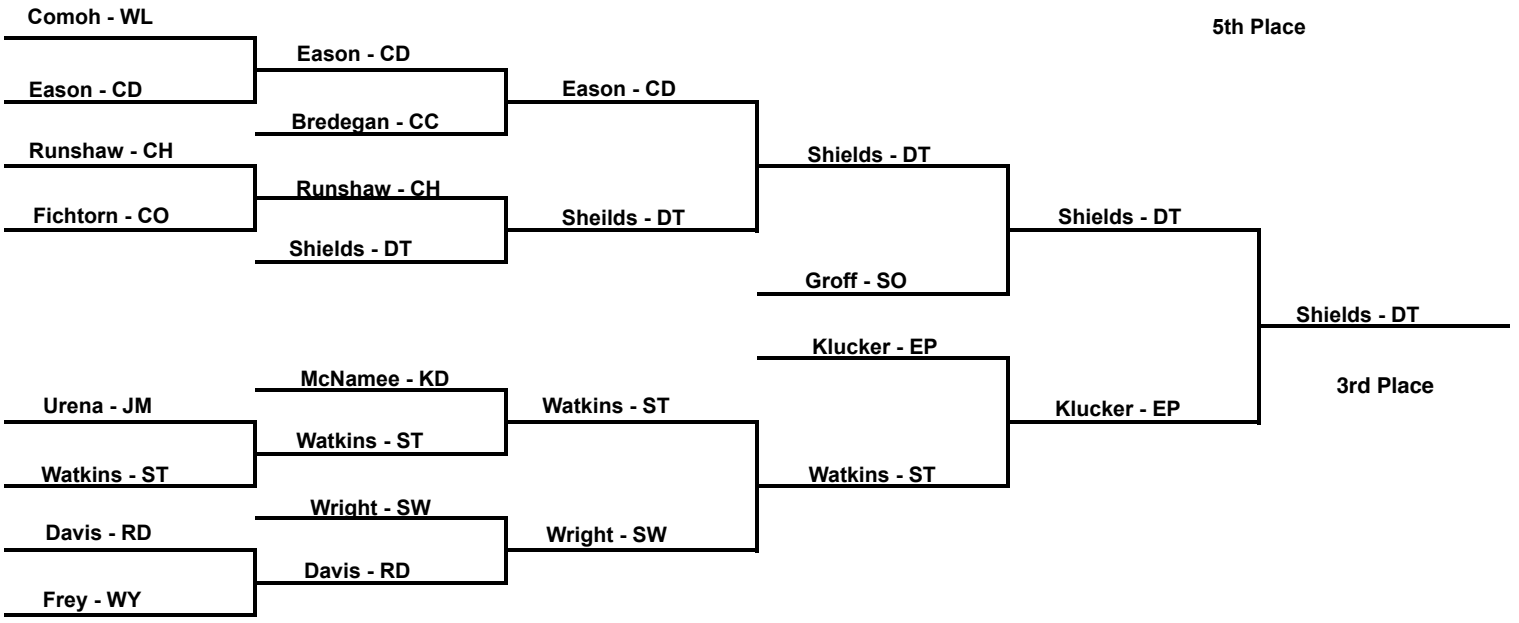

2015 South Central AAA Regional Tournament

at Hersheypark Arena -- February 20-21, 2015

results provided by
PA-Wrestling.com