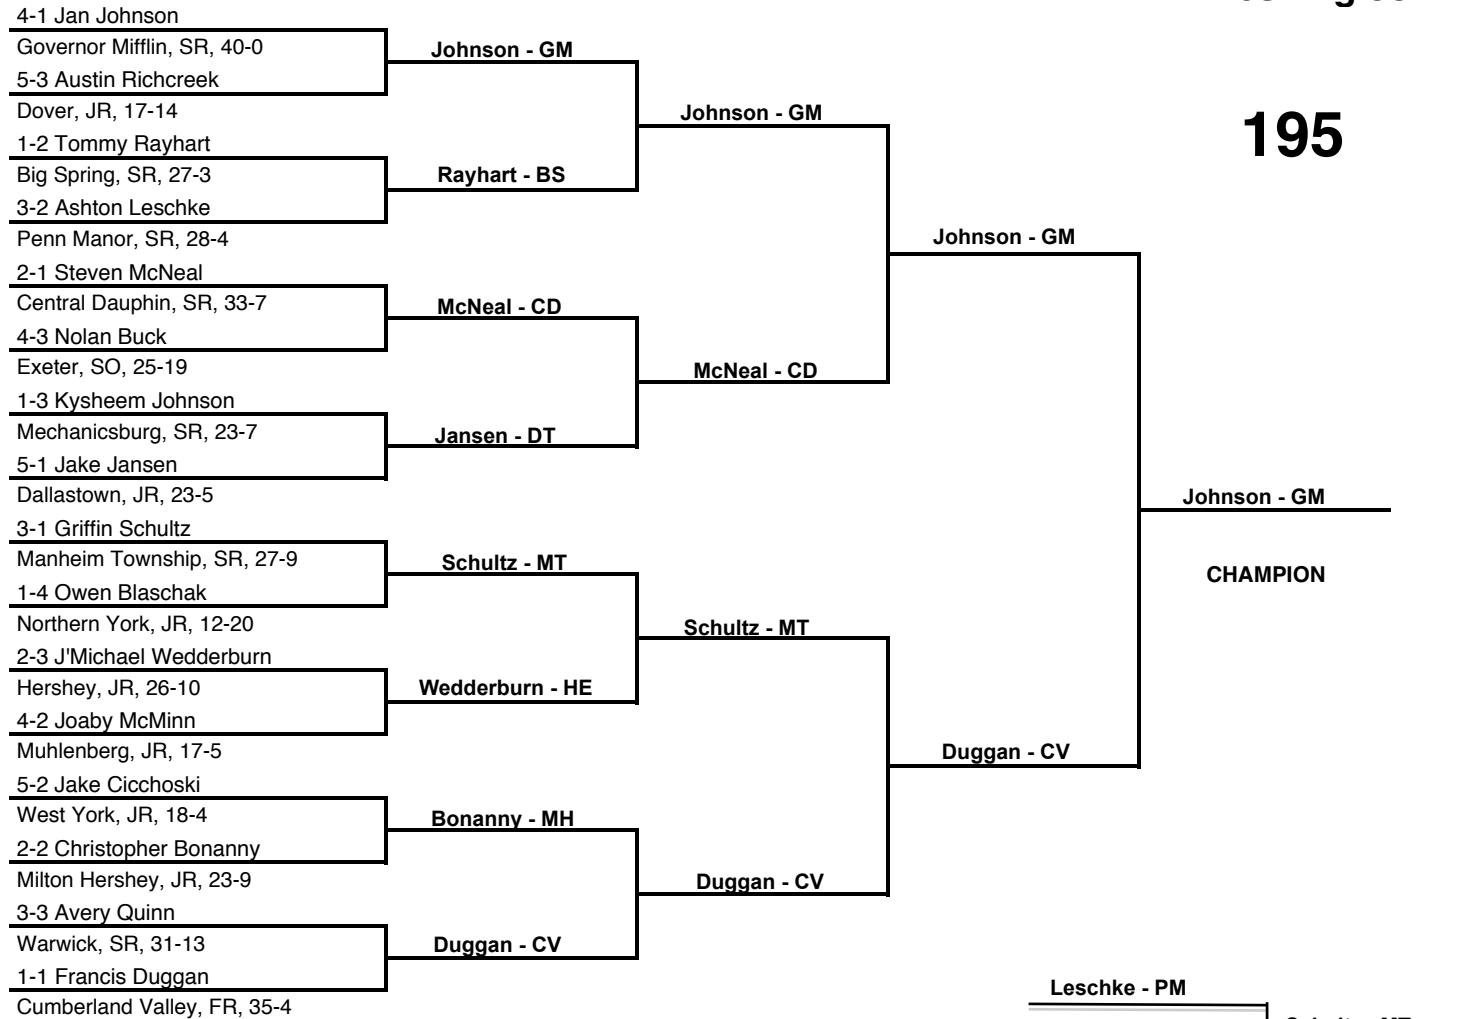

2015 South Central AAA Regional Tournament

at Hersheypark Arena -- February 20-21, 2015

results provided by
PA-Wrestling.com