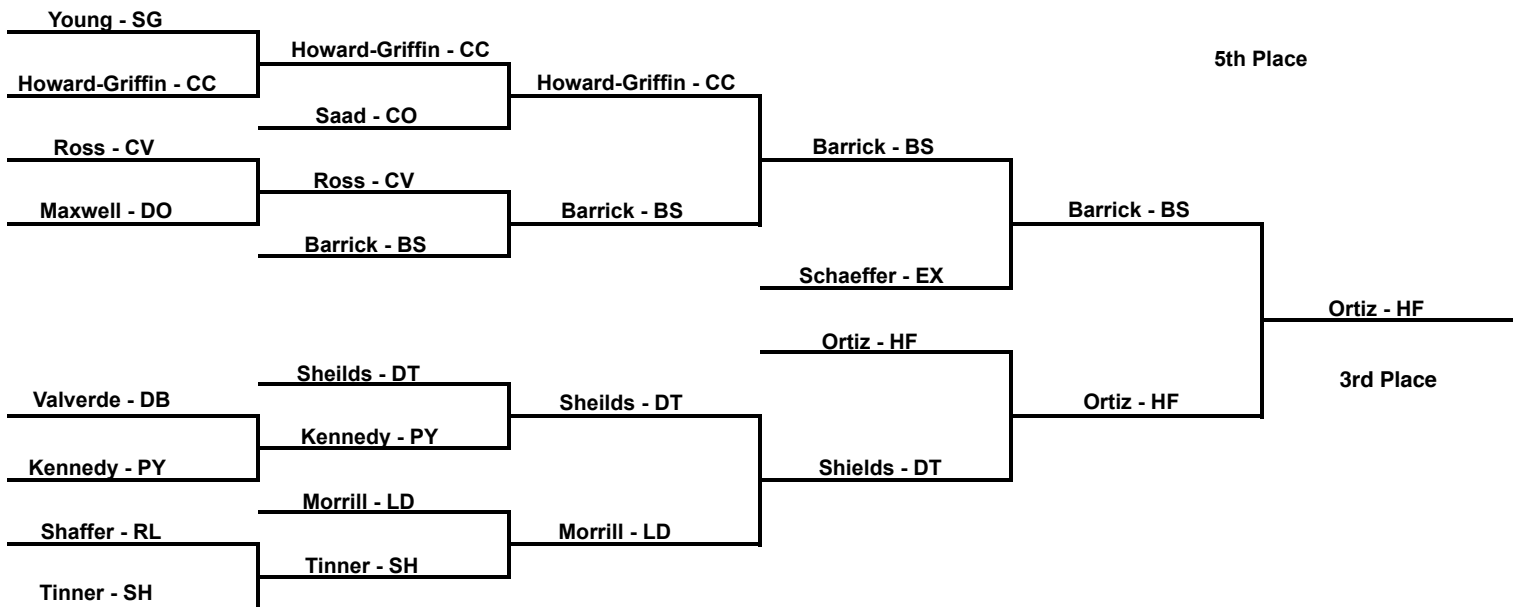

2015 South Central AAA Regional Tournament

at Hersheypark Arena -- February 20-21, 2015

results provided by
PA-Wrestling.com