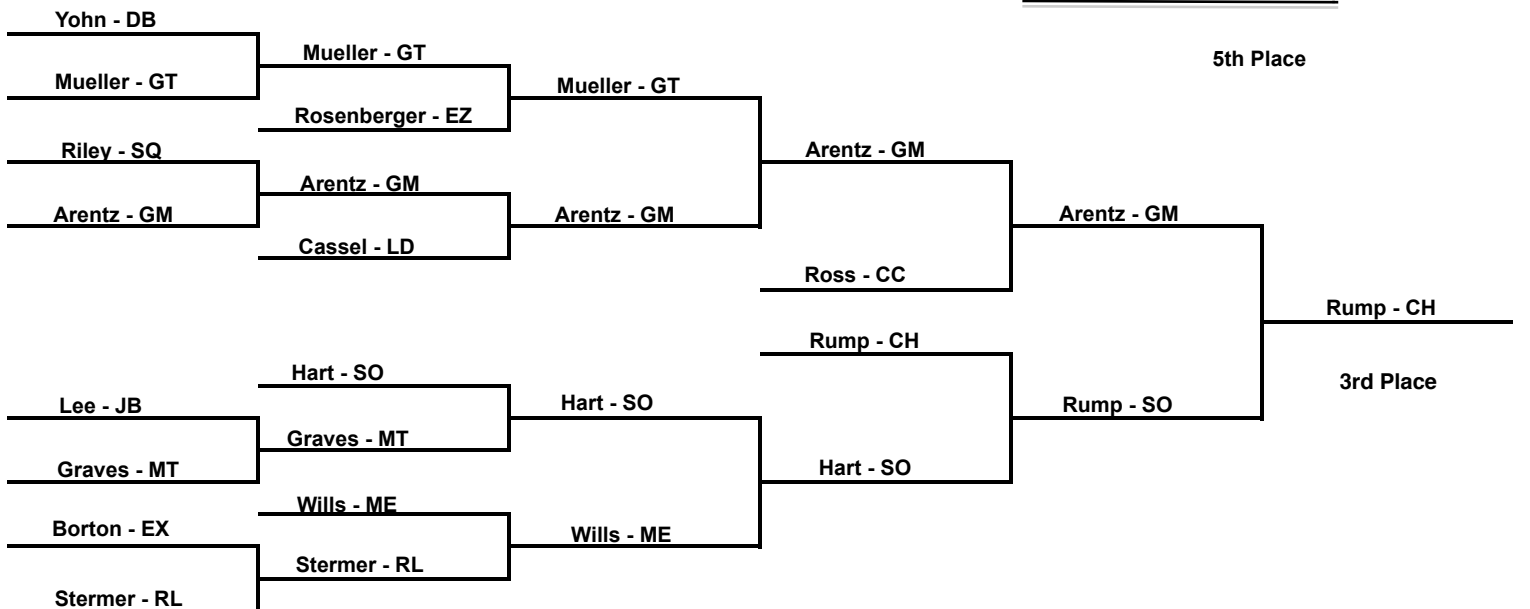

2015 South Central AAA Regional Tournament

at Hersheypark Arena -- February 20-21, 2015

results provided by
PA-Wrestling.com

138