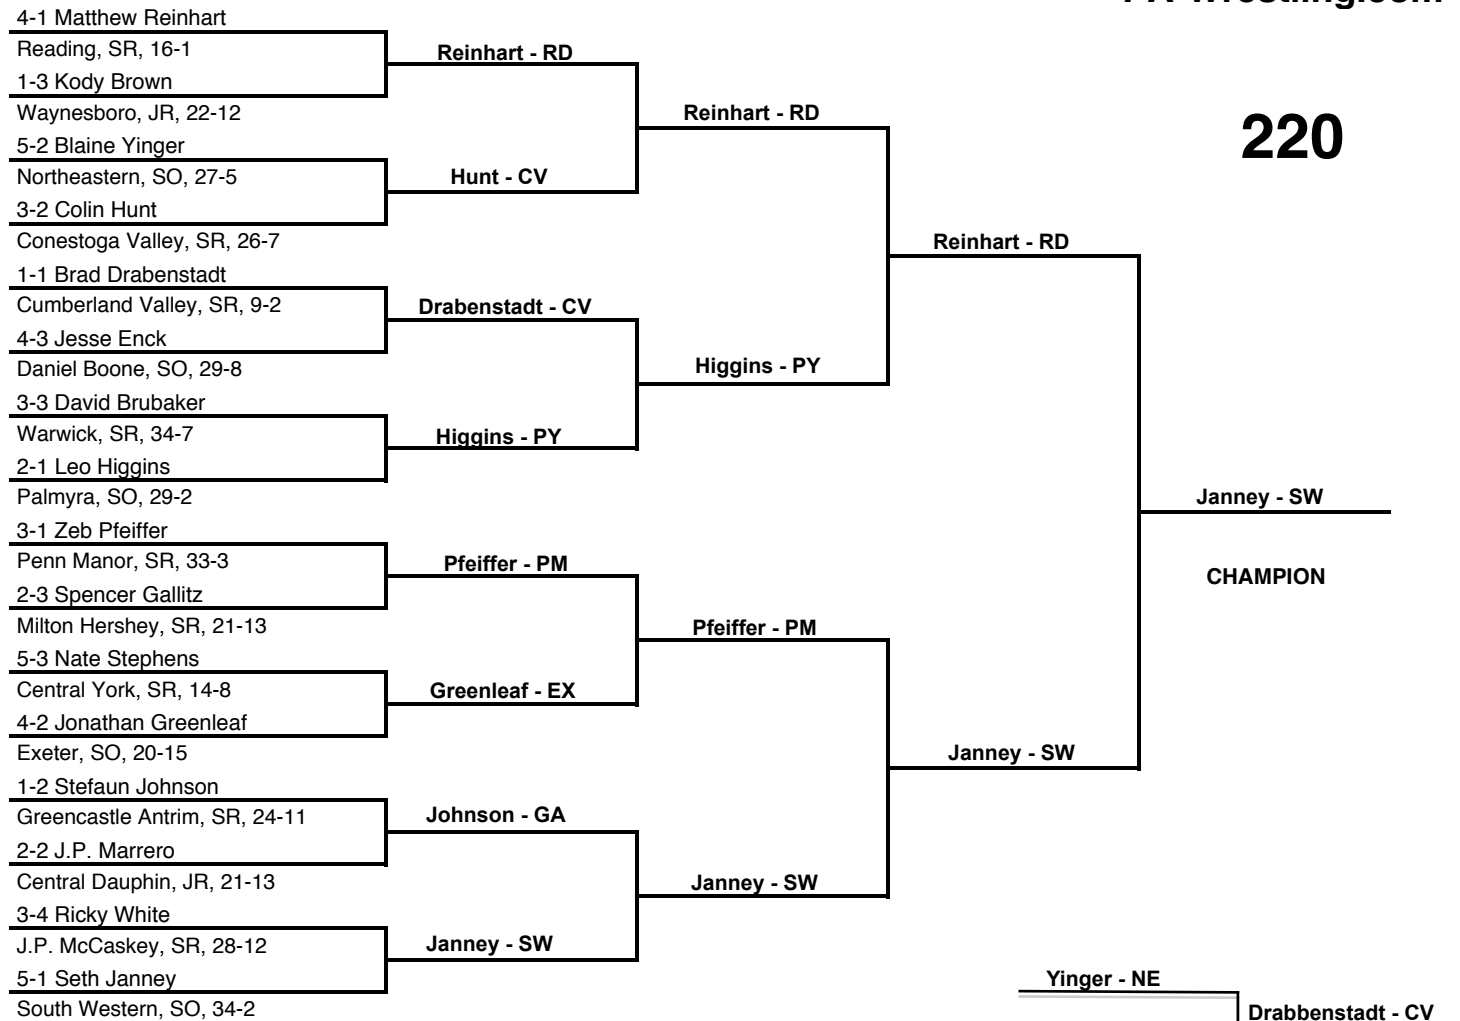

at Hersheypark Arena -- February 20-21, 2015

results provided by
PA-Wrestling.com

2015 South Central AAA Regional Tournament

at Hersheypark Arena -- February 20-21, 2015

results provided by
PA-Wrestling.com