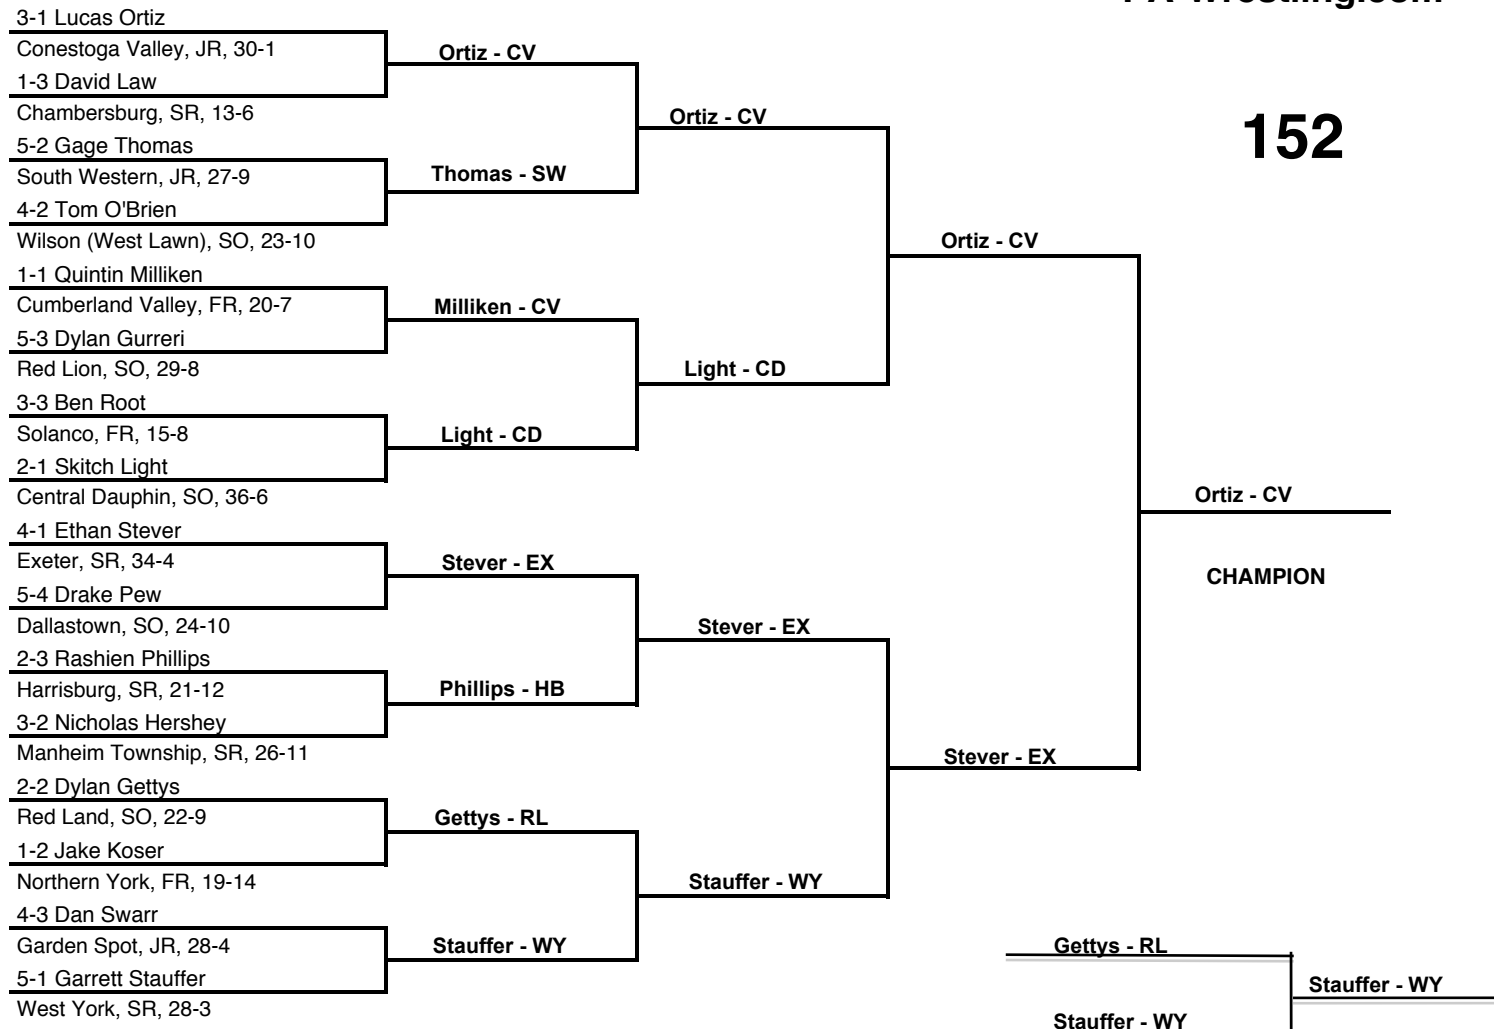

at Hersheypark Arena -- February 20-21, 2015

results provided by
PA-Wrestling.com

2015 South Central AAA Regional Tournament

at Hersheypark Arena -- February 20-21, 2015

results provided by
PA-Wrestling.com