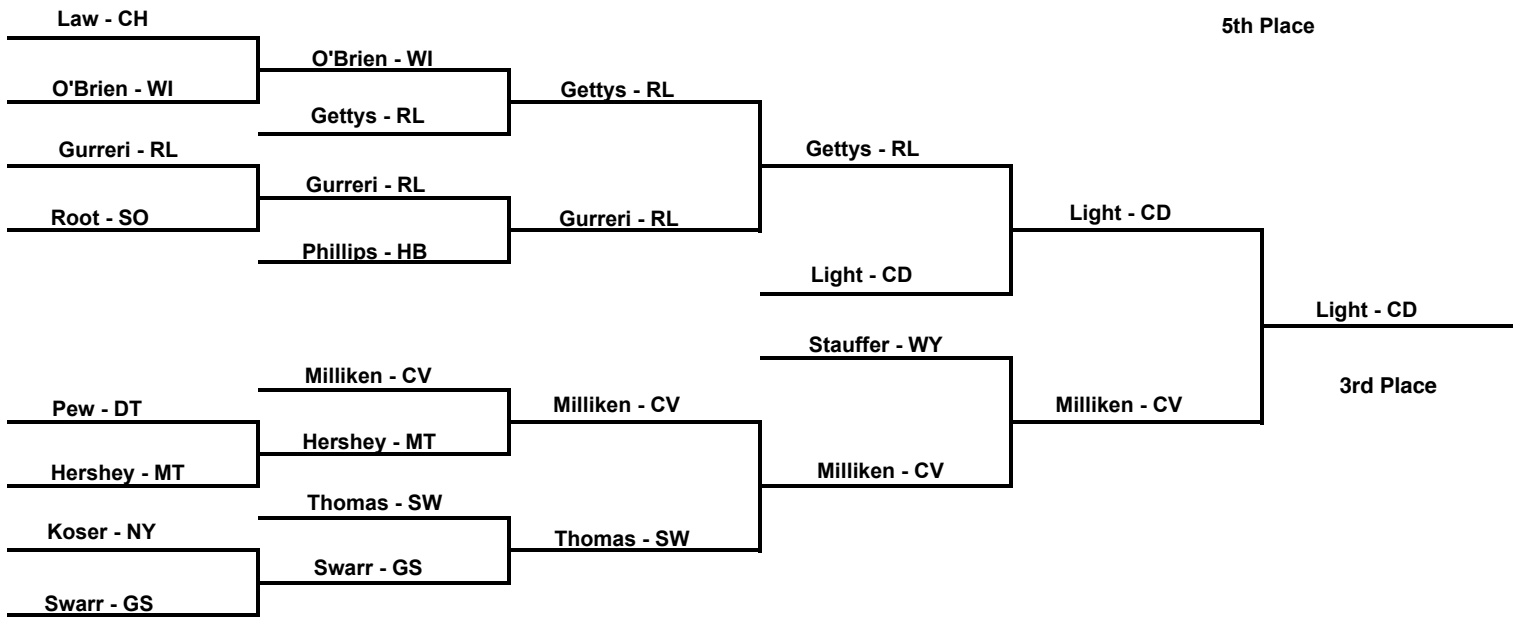

at Hersheypark Arena -- February 20-21, 2015

results provided by
PA-Wrestling.com

2015 South Central AAA Regional Tournament

at Hersheypark Arena -- February 20-21, 2015

results provided by
PA-Wrestling.com