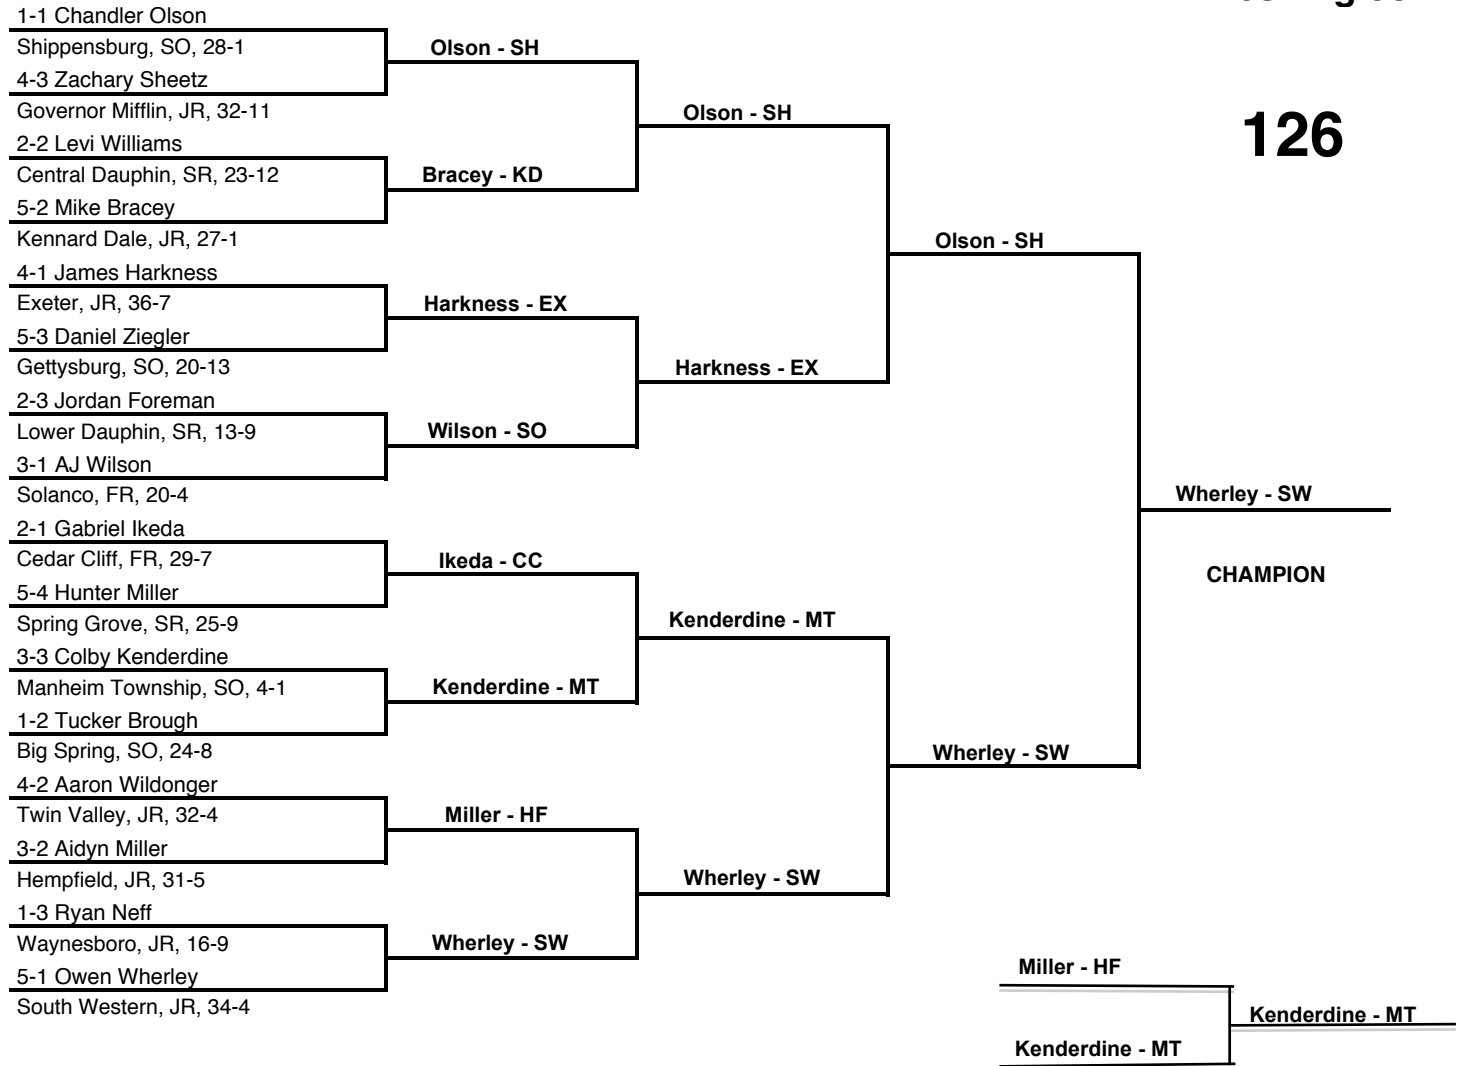

2015 South Central AAA Regional Tournament

at Hersheypark Arena -- February 20-21, 2015

results provided by
PA-Wrestling.com