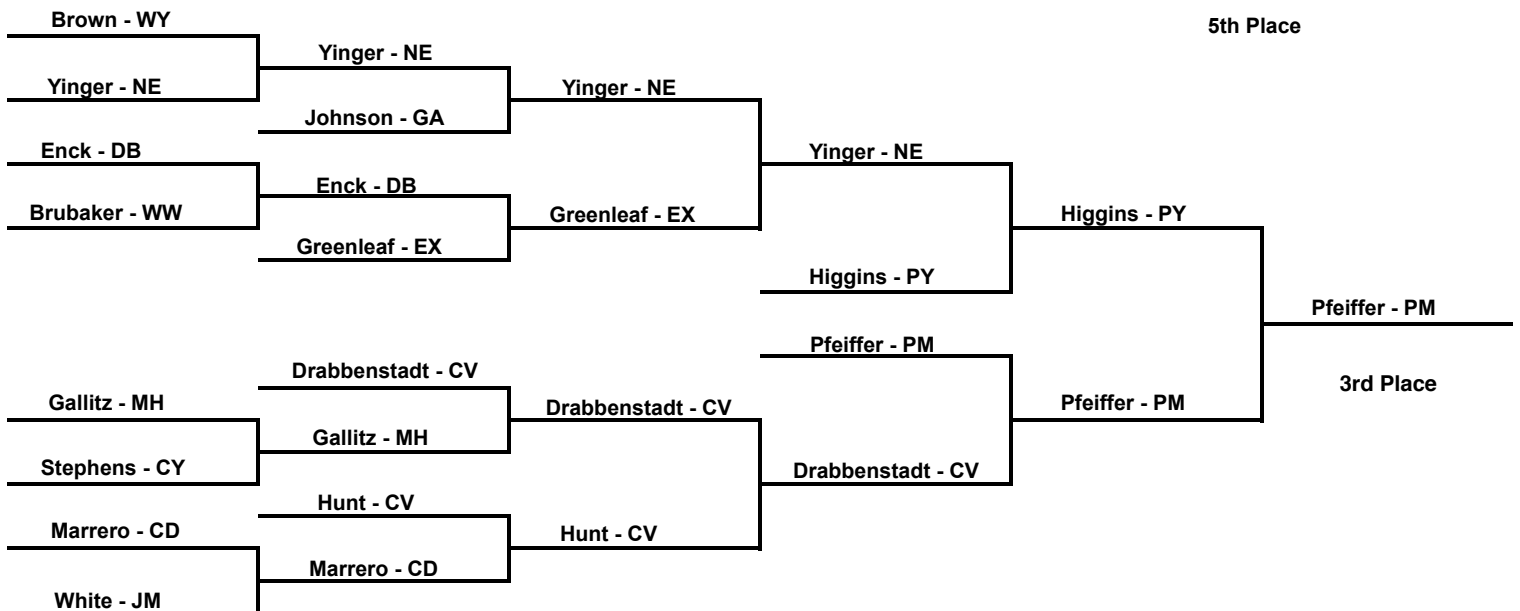

at Hersheypark Arena -- February 20-21, 2015

results provided by
PA-Wrestling.com

2015 South Central AAA Regional Tournament

at Hersheypark Arena -- February 20-21, 2015

results provided by
PA-Wrestling.com