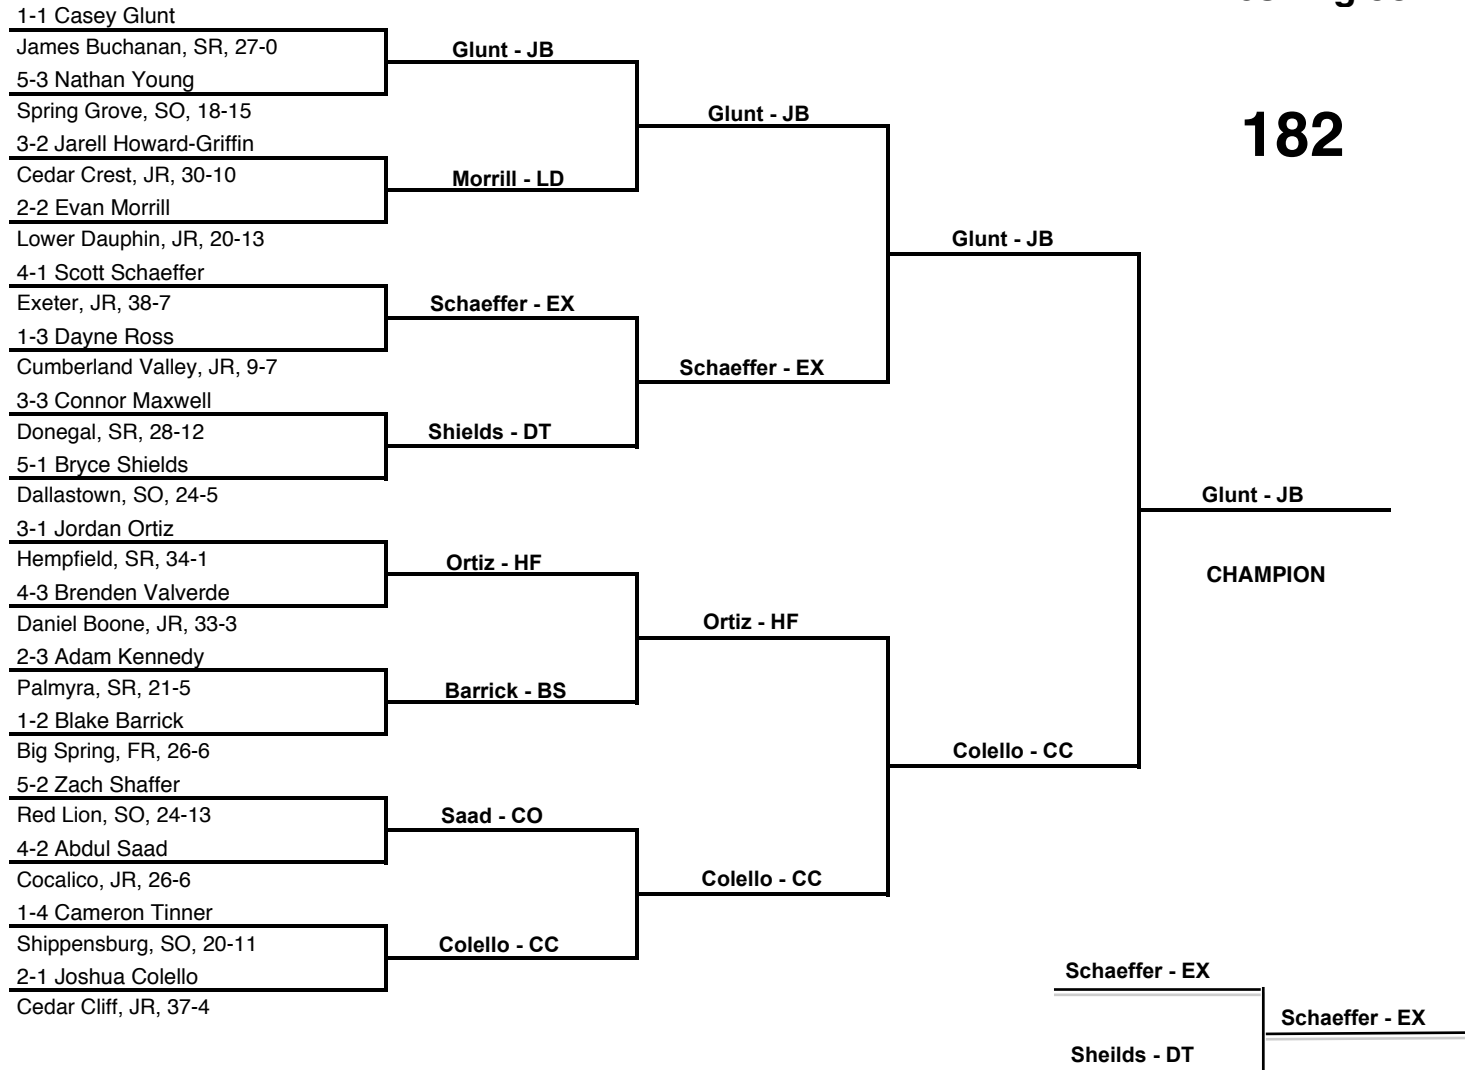

2015 South Central AAA Regional Tournament

at Hersheypark Arena -- February 20-21, 2015

results provided by
PA-Wrestling.com