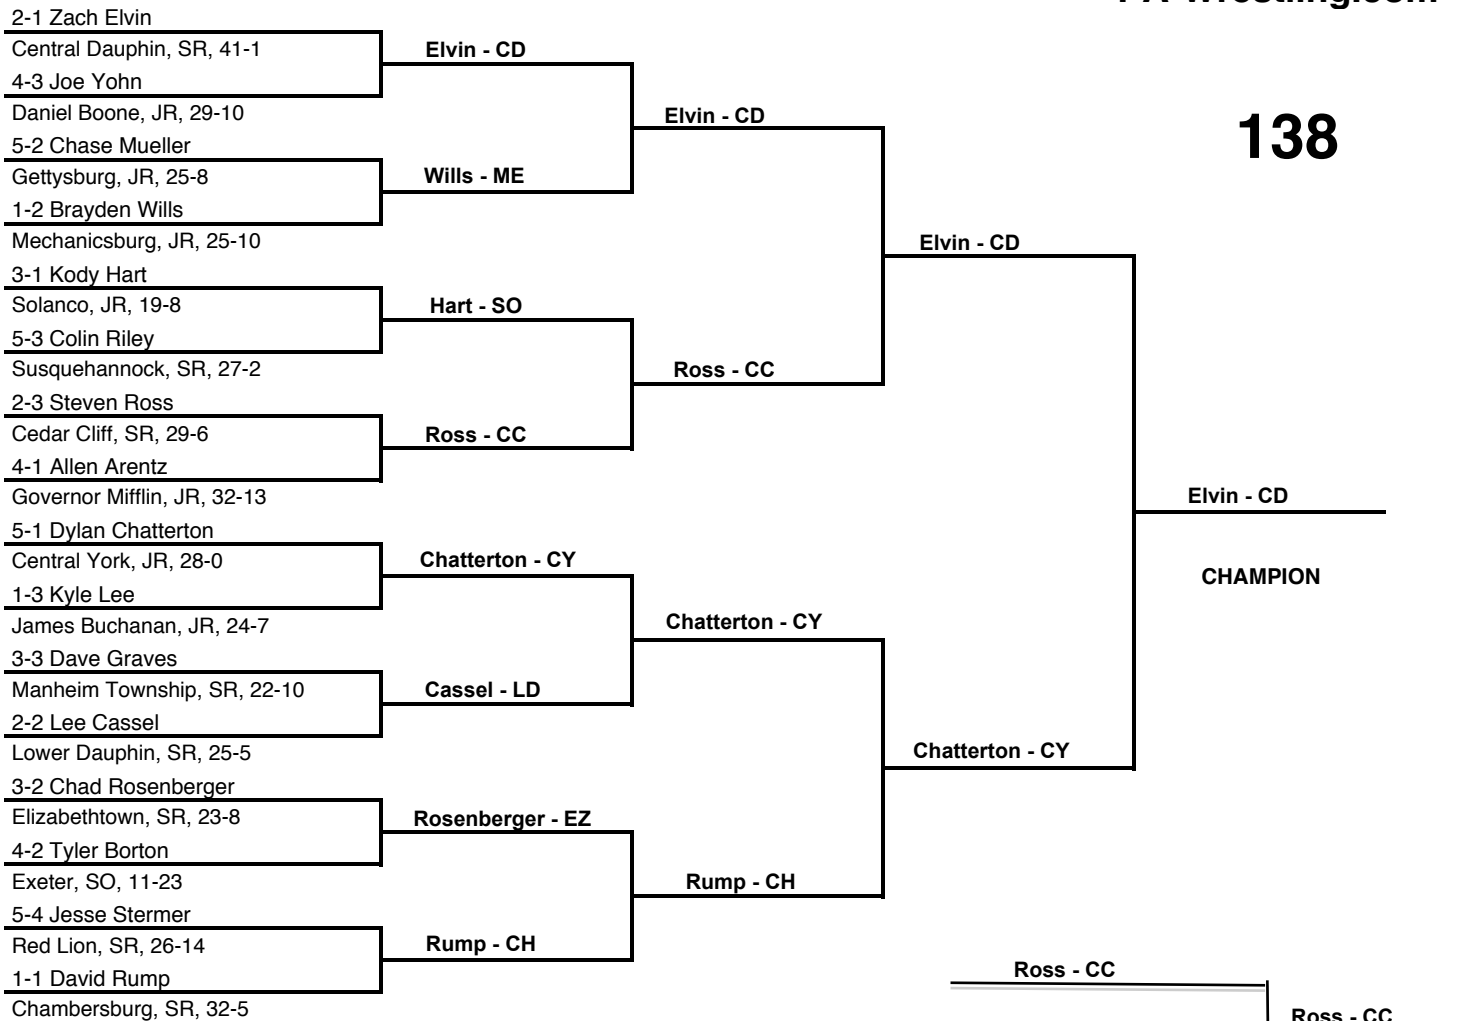

results provided by
PA-Wrestling.com

2015 South Central AAA Regional Tournament

at Hersheypark Arena -- February 20-21, 2015

results provided by
PA-Wrestling.com

138

2015 South Central AAA Regional Tournament