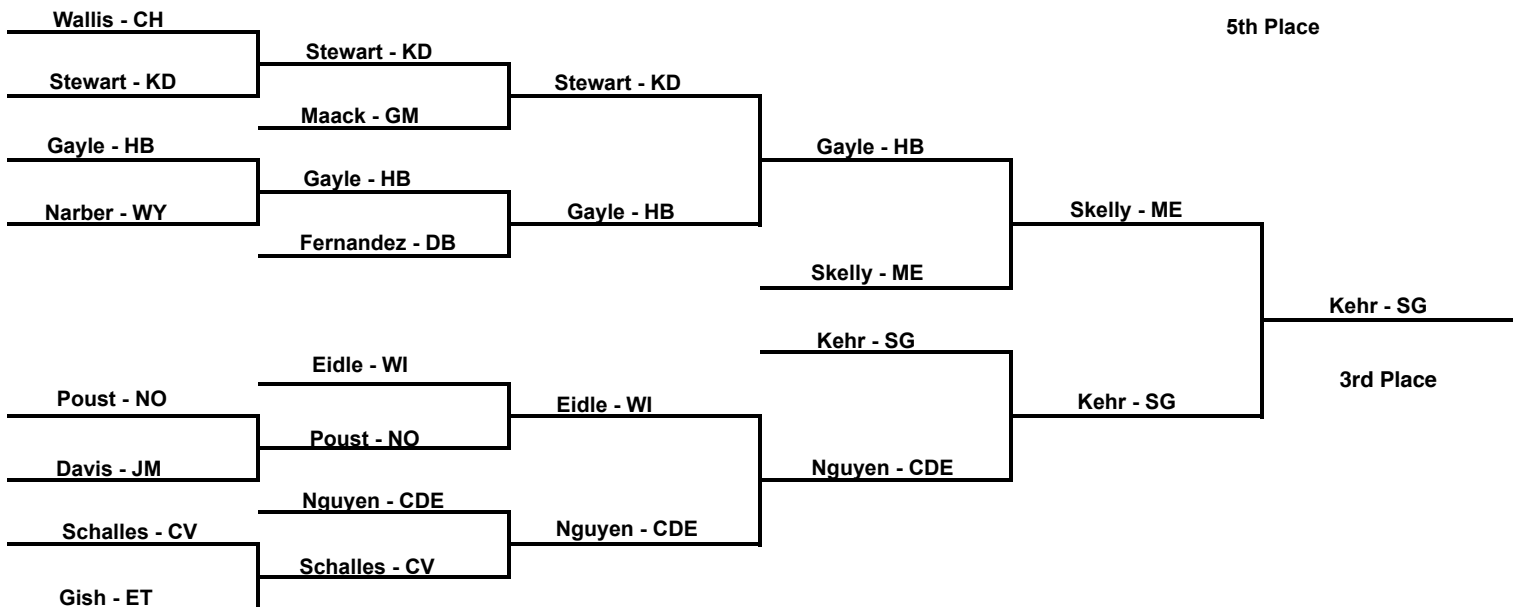

2015 South Central AAA Regional Tournament

at Hersheypark Arena -- February 20-21, 2015

results provided by
PA-Wrestling.com