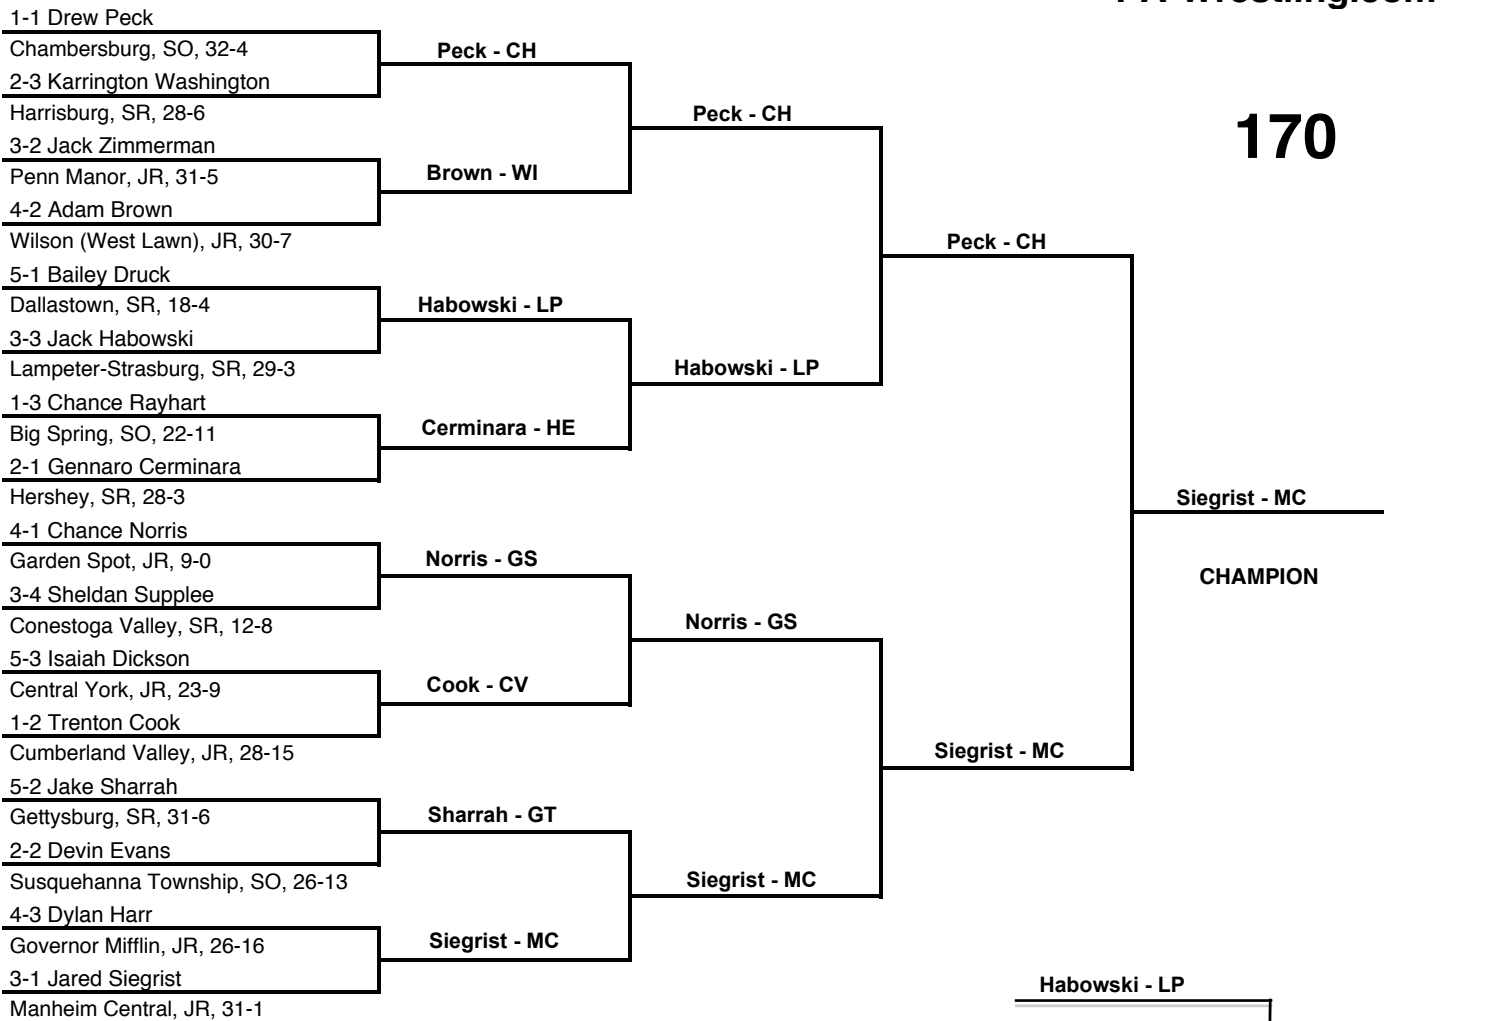

2015 South Central AAA Regional Tournament

at Hersheypark Arena -- February 20-21, 2015

results provided by
PA-Wrestling.com