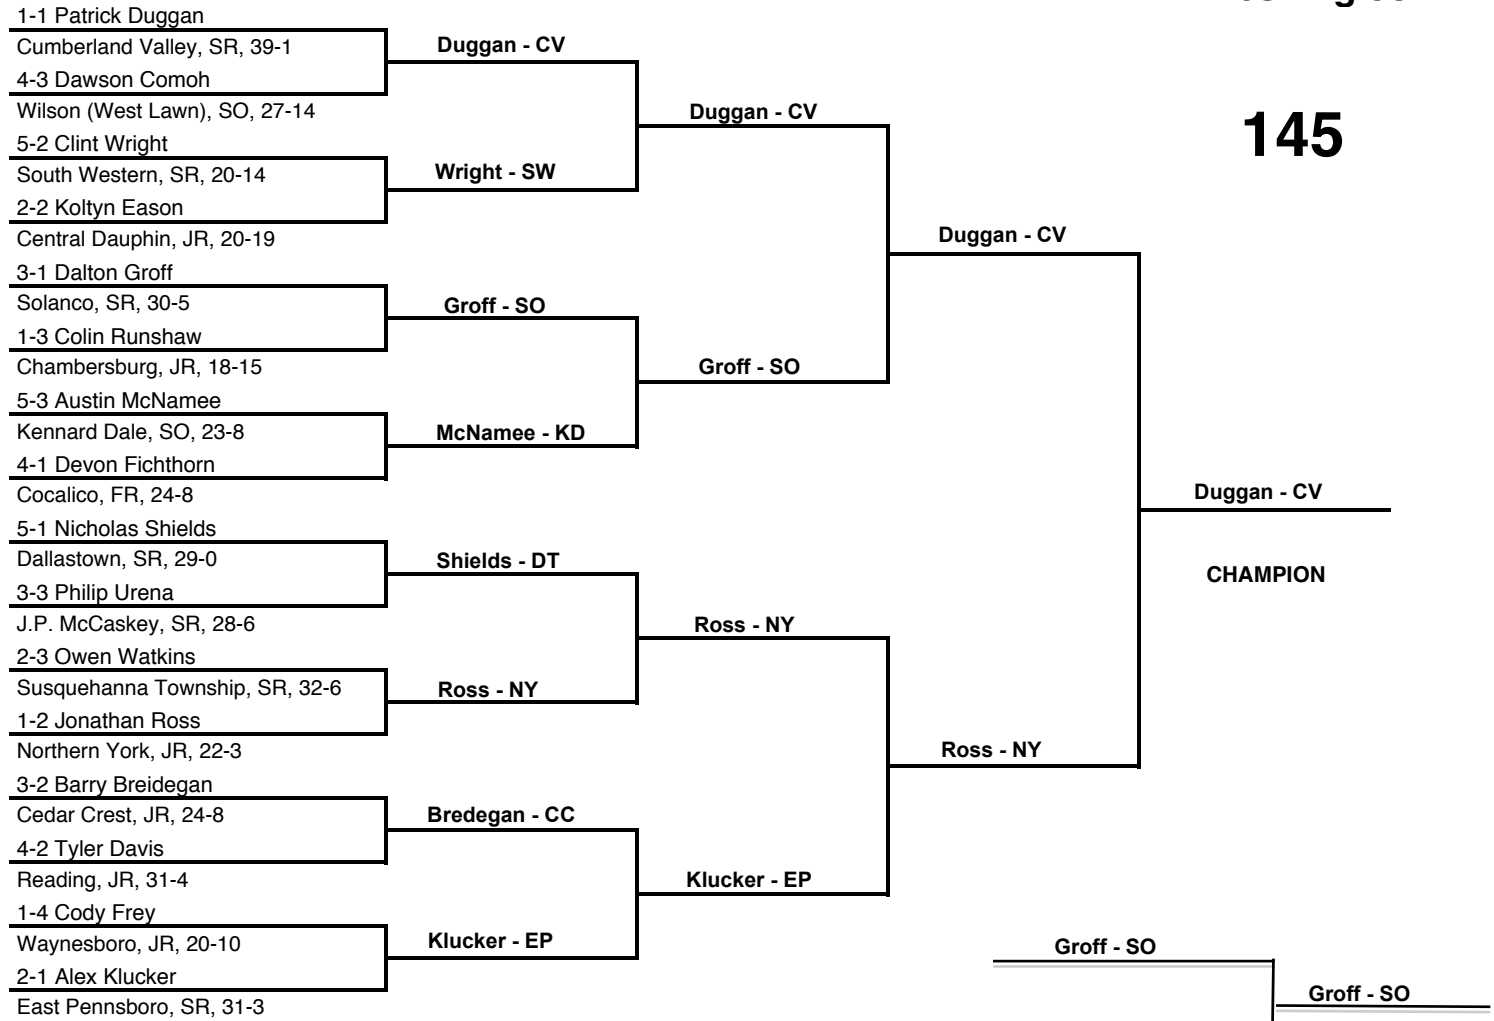

2015 South Central AAA Regional Tournament

at Hersheypark Arena -- February 20-21, 2015

results provided by
PA-Wrestling.com