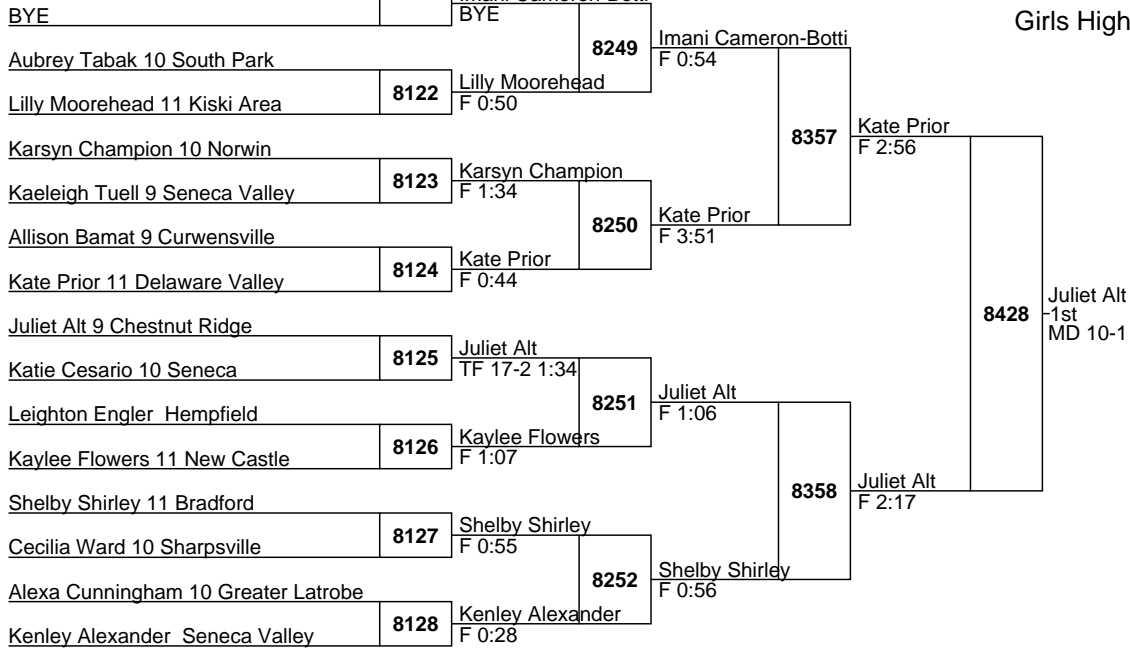

Imani Cameron-Botti 12 Connellsville

2024 Junior Powerade Boys & Girls Tournaments

Girls High School

155