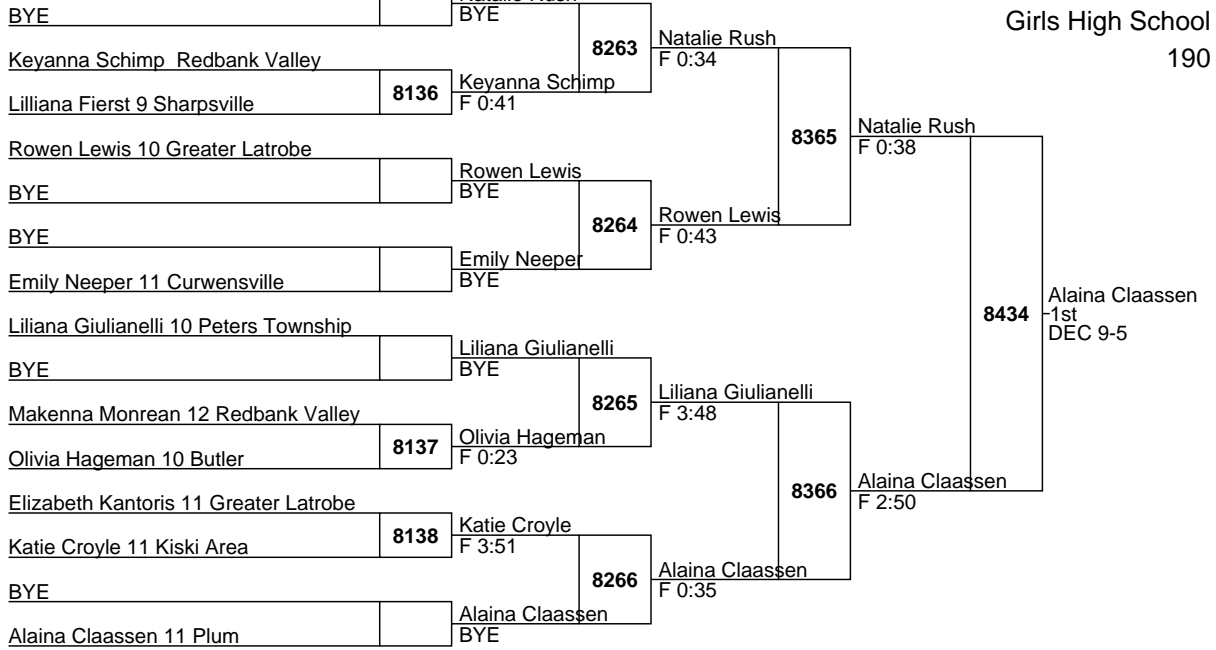

Natalie Rush 12 Canon-McMillan

2024 Junior Powerade Boys & Girls Tournaments

Girls High School

190