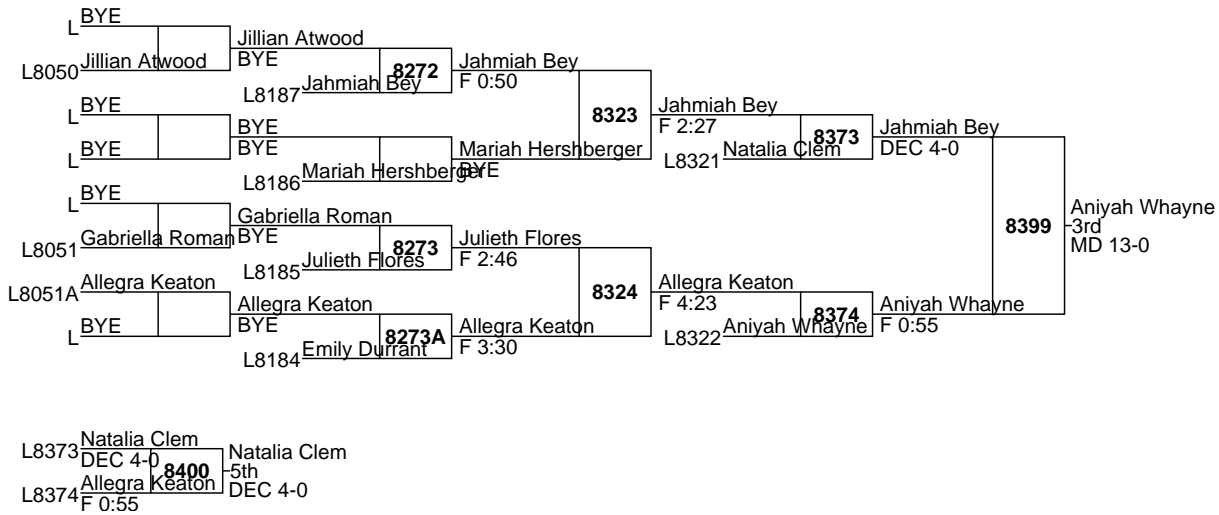

Ryleigh Sturgill 10 Baylor-TN

2024 Junior Powerade Boys & Girls Tournaments

Girls High School

100