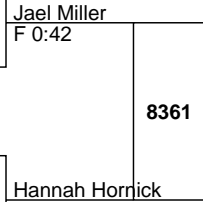

Octavia Walker 10 Norwin 8135

Octavia Walker F 1:24

Jael Miller
1st
DEC 8-2

BYE

L8129 Carmella Rupp

BYE

Carmella Rupp

L8259 Linda Maxwell