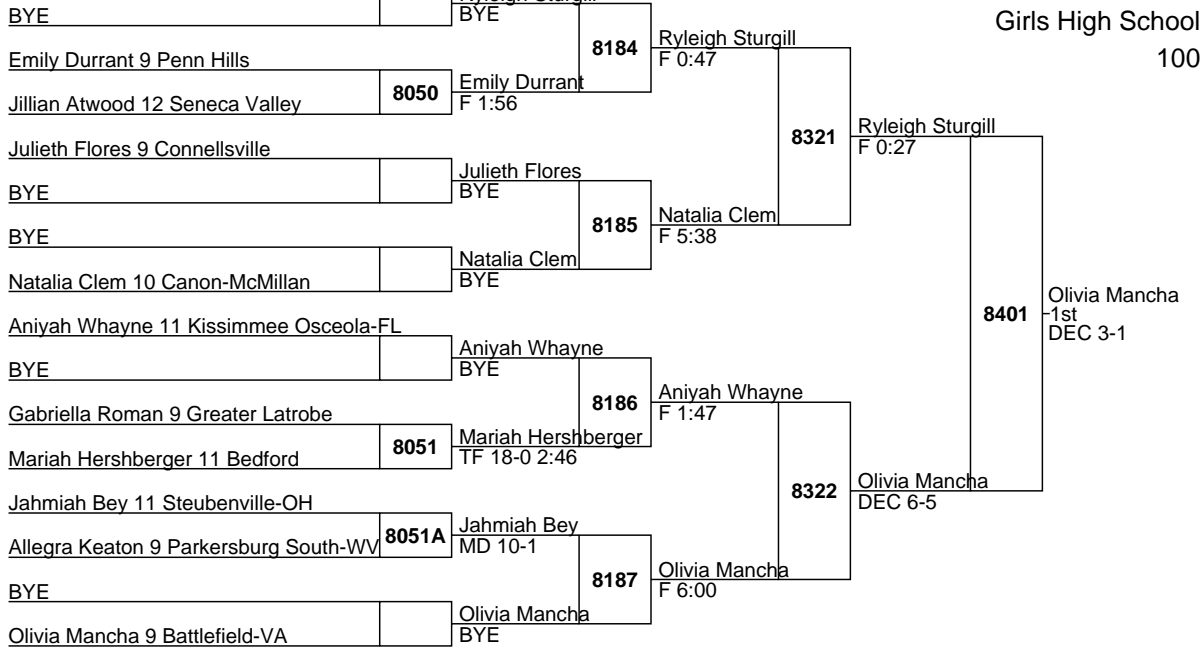

Ryleigh Sturgill 10 Baylor-TN

2024 Junior Powerade Boys & Girls Tournaments

Girls High School

100