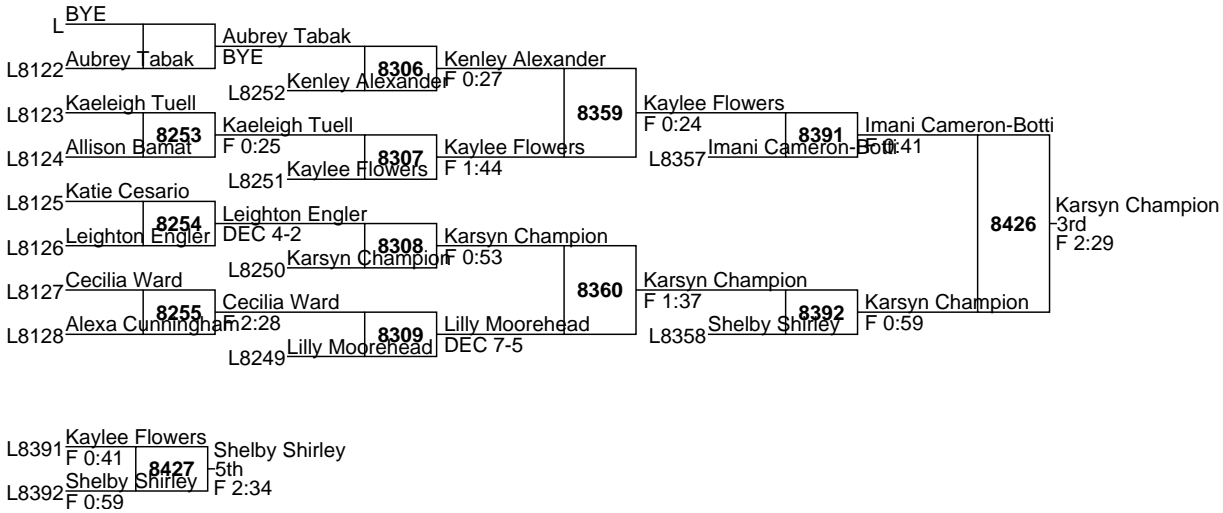

Imani Cameron-Botti 12 Connellsville

2024 Junior Powerade Boys & Girls Tournaments

Girls High School

155