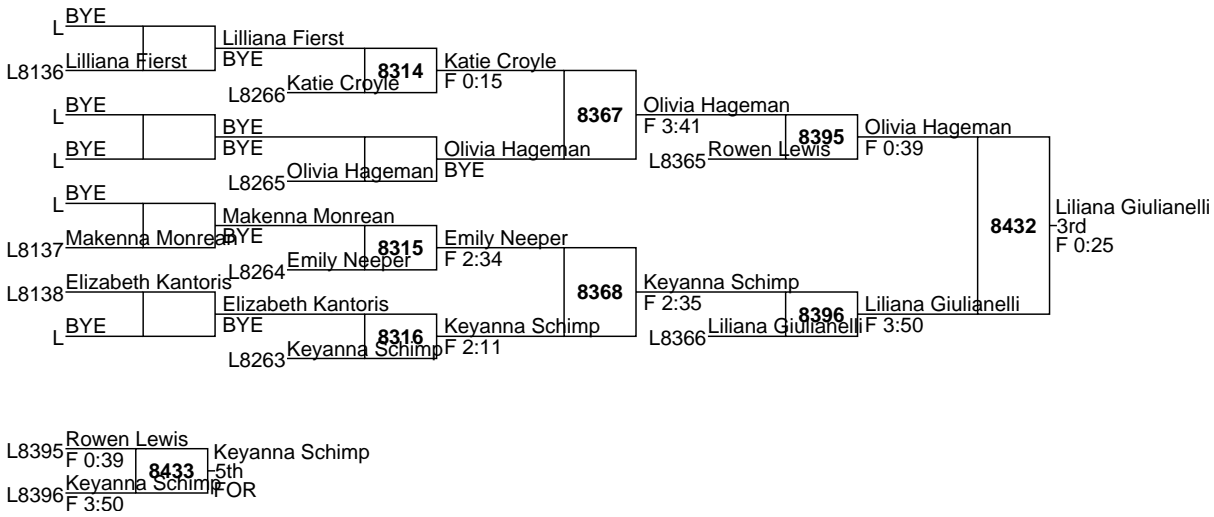

Natalie Rush 12 Canon-McMillan

2024 Junior Powerade Boys & Girls Tournaments

Girls High School

190